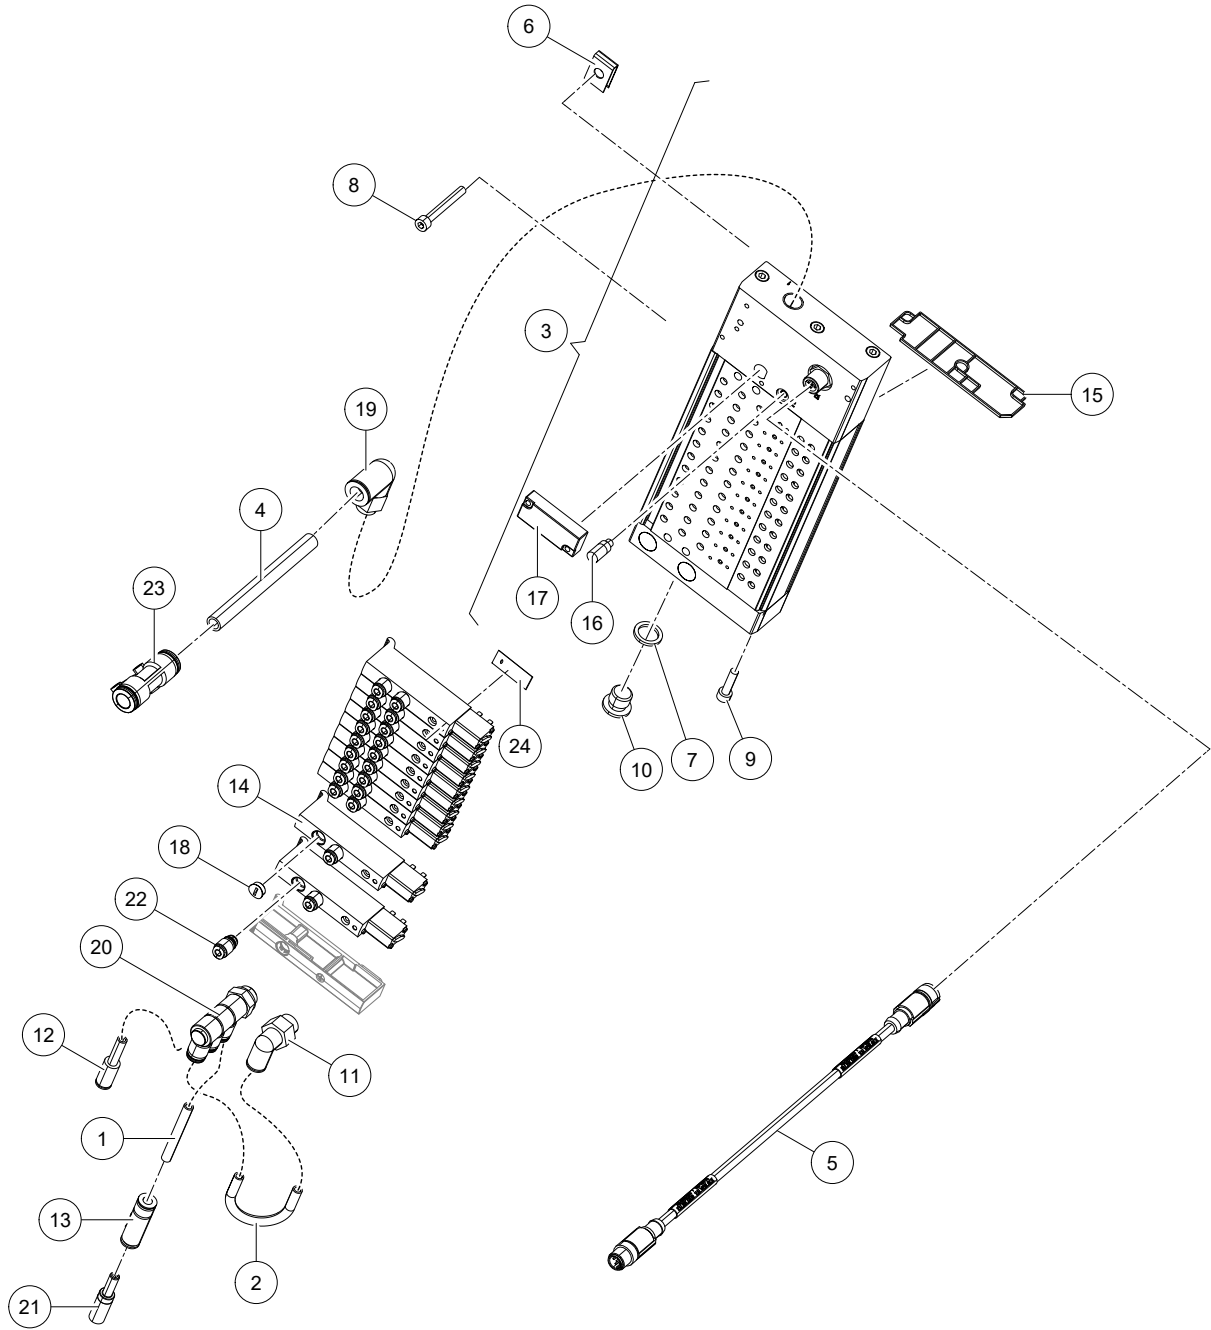

Lely Astronaut A5   Air Supply   5.1X05.00XX-X   0003242094

Ref.	Part No	Qty.	Description	Techn. info	Criticality	Remark
1	9.1138.0064.5	1	Tube	PUN-H-6x1		
2	9.1138.0064.5	1	Tube	PUN-H-6x1		
3	5.1005.2373.0	1	Block	VTUB-12-VLK-S1LH-Q10LA-DR	2	
4	9.1138.0153.3	1	Tube	PUN-H 10mm L = 105mm		
5	6.2001.1054.0	1	Cable		2	
6	9.1036.0066.0	2				
7	9.1049.0040.5	1	Sealing ring	1/4"	Bulk	
8	9.1057.0043.0	2	S.h. bolt	M5x40 DIN912 s/s	Bulk	
9	9.1057.0088.3	3	S.h. bolt	M5x20 DIN912-A2 s/s	Bulk	
10	9.1131.0020.1	1	Plug			
11	9.1138.0017.0	1	Plug-in coupling	1/4"x6mm (└)	Bulk	
12	9.1138.0179.1	1	Adapter coupling	4-6mm	Bulk	
13	9.1138.0398.0	1	Non-return valve	6 6		
14	9.1138.0821.4	11	Valve		2	
15	9.1138.0864.5	2	Gasket			
16	9.1138.0866.0	1	Silencer	UC-M5		
17	#####	1	Not separately			
18	9.1138.0869.3	1	Blanking plug QSPC10			
19	9.1138.1078.0	1	Plug-in coupling	1/4" x 10mm (└)		
20	9.1138.1085.0	1	Distributor	FESTO QSLV3-G1/4-6 186235		
21	#####	1	Not separately			
22	9.1138.1089.0	21	Coupling	QSP10-4 FESTO 172972		
23	9.1138.1091.0	1	Insteeknippel QST-10-6 10x		2	
24	9.1138.0339.6	1	Gasket	10x