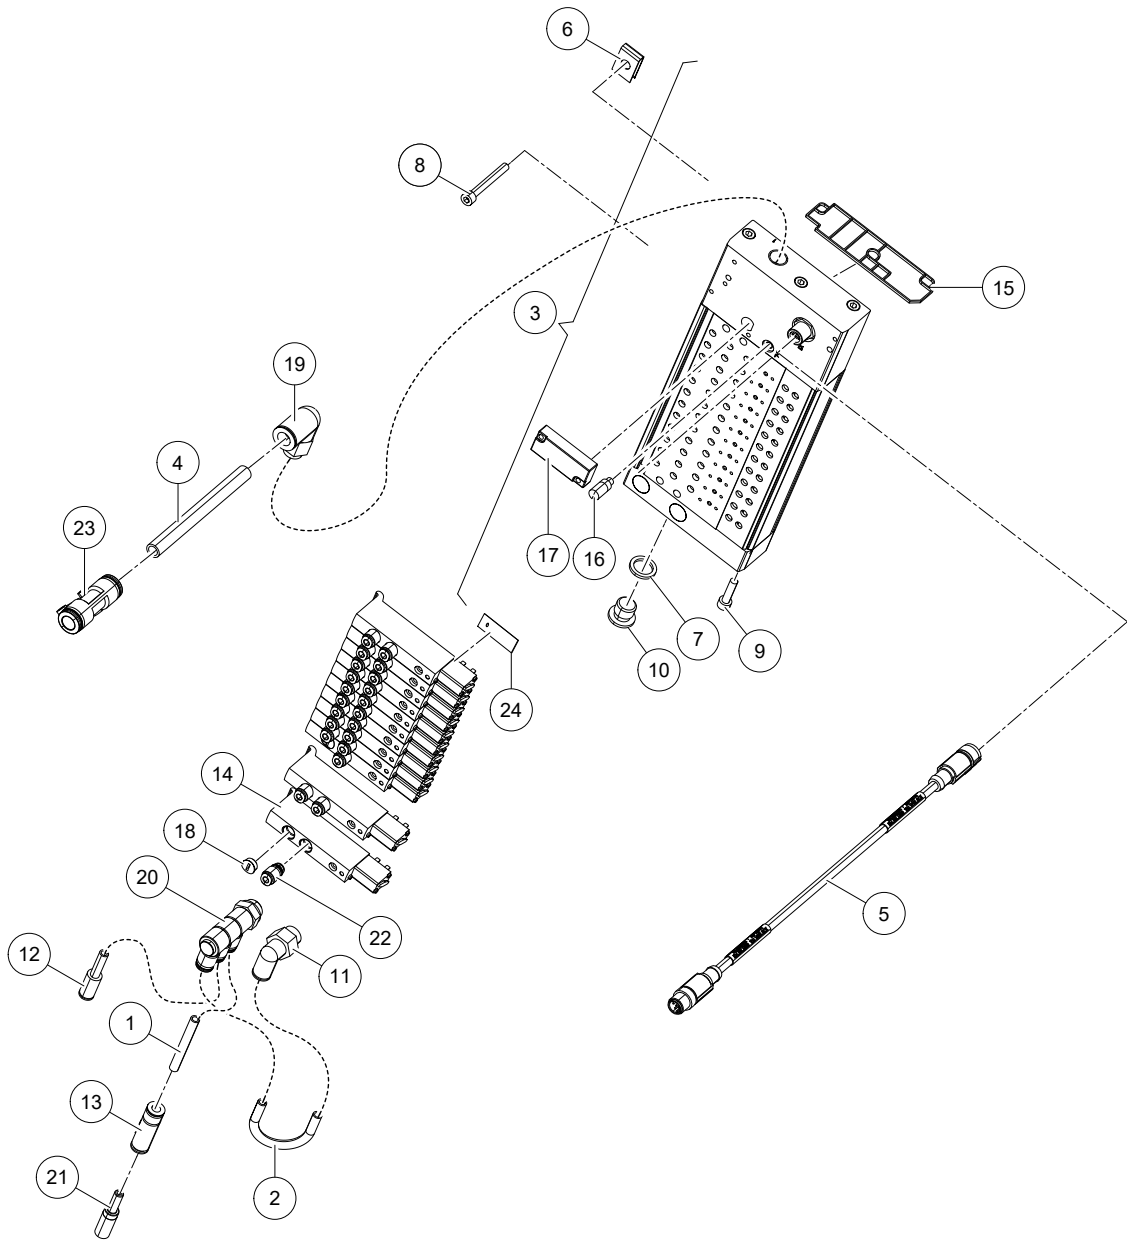

Lely Astronaut A5   Air Supply   5.1X05.00XX-X   0003242094

Ref.	Part No	Qty.	Description	Techn. info	Criticality	Remark
1	9.1138.0064.5	1	Tube	Blue PA 6mm, L=50mm	Bulk	
2	9.1138.0064.5	1	Tube	Blue PA 6mm, L=100mm	Bulk	
3	5.1005.2373.0	1	Block	VTUB-12-VLK-S1LH-Q10LA-DR	2	
4	9.1138.0153.3	1	Tube	Blue PUN-H 10mm, L=105mm	Bulk	
5	6.2001.1054.0	1	Cable		2	
6	9.1036.0066.0	2	Speed nut			
7	9.1049.0040.5	1	Sealing ring	1/4"	Bulk	
8	9.1057.0043.0	2	S.h. bolt	M5x40 DIN912 s/s	Bulk	
9	9.1057.0088.3	3	S.h. bolt	M5x20 DIN912-A2 s/s	Bulk	
10	9.1131.0020.1	1	Plug			
11	9.1138.0017.0	1	Plug-in coupling	1/4"x6mm (┘)	Bulk	
12	9.1138.0179.1	1	Adapter coupling	4-6mm	Bulk	
13	9.1138.0398.0	1	Non-return valve	6 6		
14	9.1138.0821.4	12	Valve		2	
15	9.1138.0864.5	2	Gasket			
16	9.1138.0866.0	1	Silencer	UC-M5		
17	#####	1	Not separately			
18	9.1138.0869.3	2	Blanking plug QSPC10			
19	9.1138.1078.0	1	Plug-in coupling	1/4" x 10mm (┘)		
20	9.1138.1085.0	1	Distributor	FESTO QSLV3-G1/4-6 186235		
21	9.1138.1088.0	1	Sound muffler	FESTO UC-QS-6H 165007		
22	9.1138.1089.0	22	Coupling	QSP10-4 FESTO 172972		
23	9.1138.1091.0	1	Cylinder	GATE PARKER 3579600 0222mm	2	
24	9.1138.0339.6	1	Gasket	10x