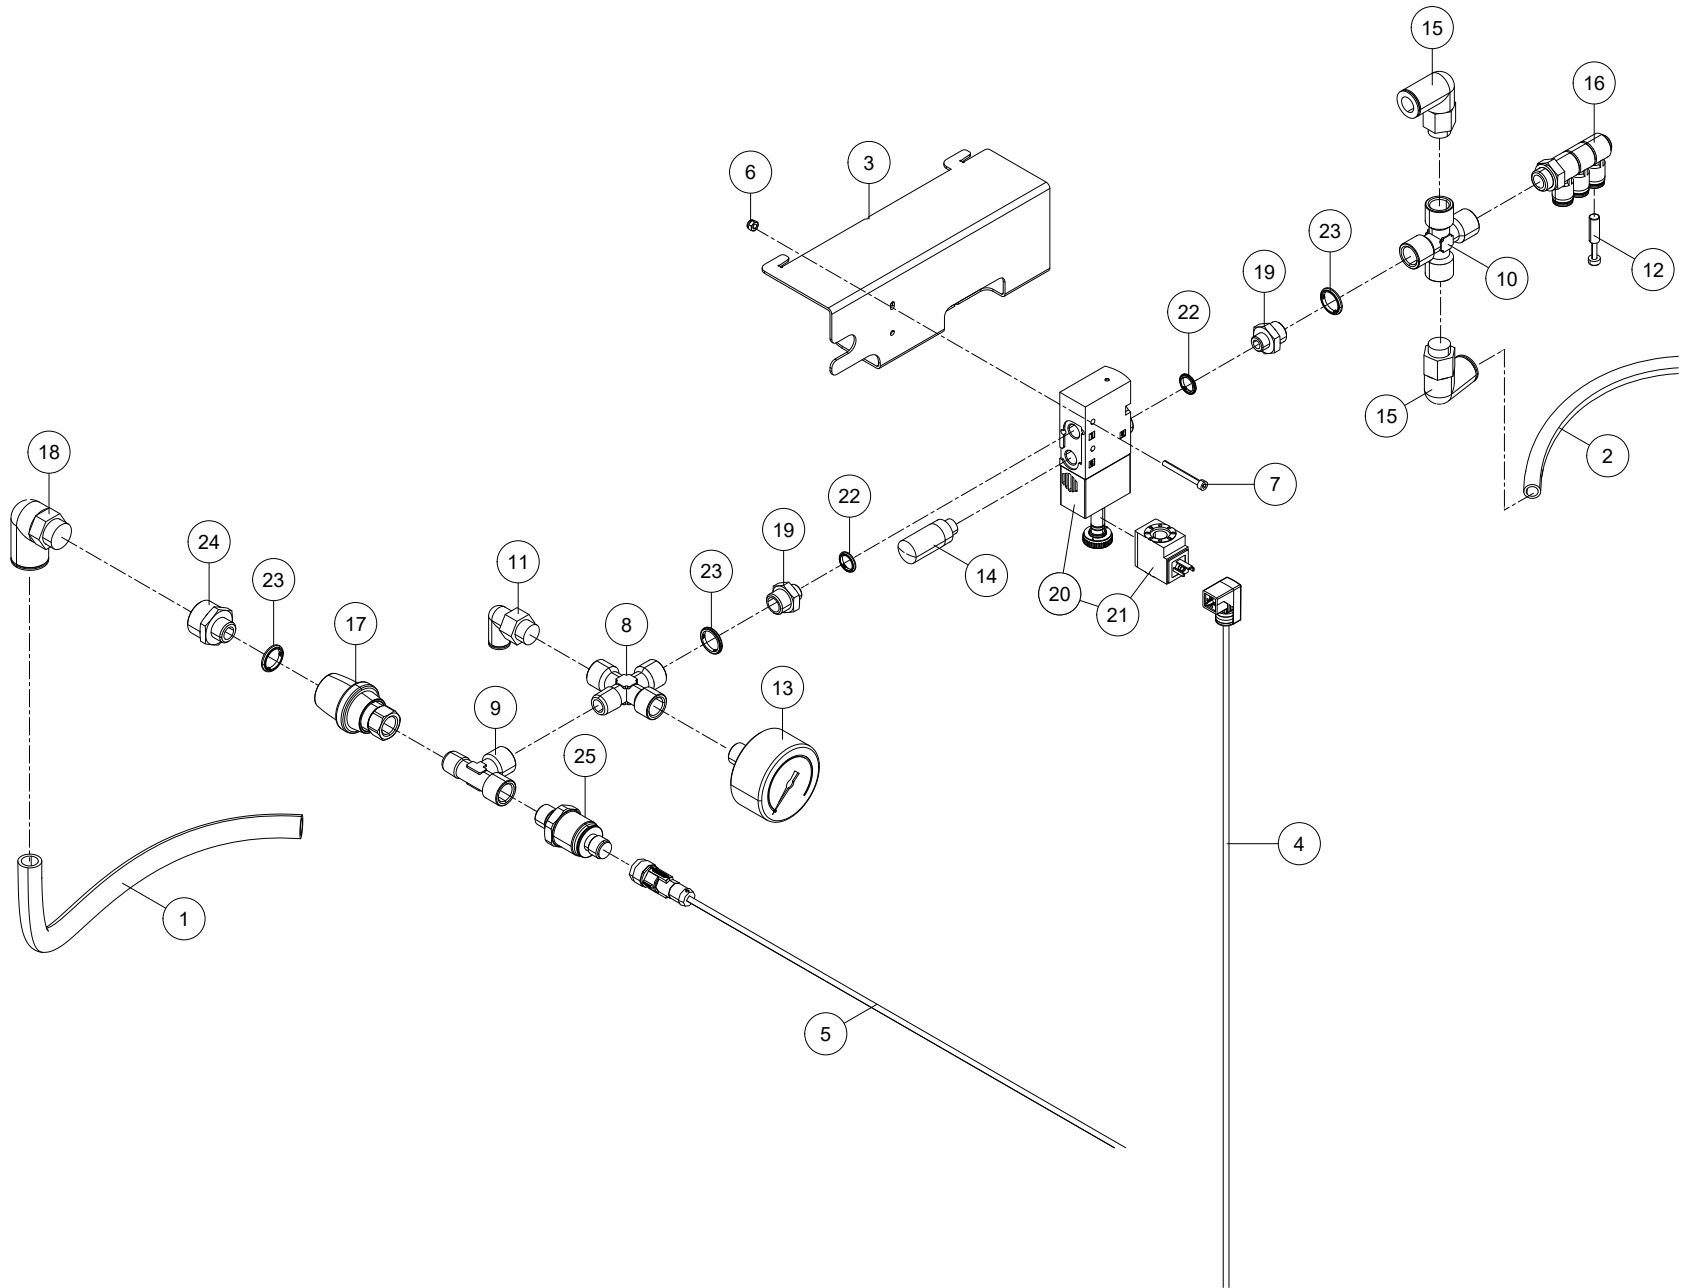

Ref.	Part No	Qty.	Description	Techn. info	Criticality	Remark
1	9.1138.0961.0	1				
2	9.1138.0153.3	1	Pneumatic tube	PUN-H Blue 10mm L = 500 mm	Bulk	
3	#####	1	Not separately			
4	6.2001.1094.0	1	Cable	SAC-5P-MSB/1,5-PUR/C-1L-Z SCO		
5	6.2001.1019.0	1	Cable		2	
6	9.1030.0042.5	2	Nut	M3 DIN985 A2-2 s/s	Bulk	
7	9.1057.0073.2	2	S.h. bolt	M3x30 DIN912-A2 s/s		
8	#####	1	Not separately	1/4" X-PIECE 1xM 3xF		
9	#####	1	Not separately	1/4" T-PIECE 1xM 2xF		
10	#####	1	Not separately	NPFC-X-4G14-F		
11	9.1138.0017.0	1	Plug-in coupling	1/4"x6mm (└)	Bulk	
12	#####	2	Not separately			
13	9.1138.0896.0	1	Pressure gauge	1/4"	1	
14	9.1138.0988.0	1	Silencer	G1/8"		
15	9.1138.1078.0	2	Plug-in coupling	1/4" x 10mm (└)		
16	#####	1	Not separately			
17	#####	1	Not separately			
18	9.1138.1136.0	1	Push-pull nipple 3/8"x14 NPQM	s/s	1	
19	#####	2	Not separately			
20	9.1138.1140.0	1	Valve	VUVS-L20-M32C-MD-G18-F7-1C1	2	
21	9.1138.1145.0	1	Coil	VACS-C-C1-1	2	
22	#####	2	Not separately			
23	#####	3	Not separately			
24	#####	1	Not separately			
25	9.1190.5006.0	1	Sensor pressure		2