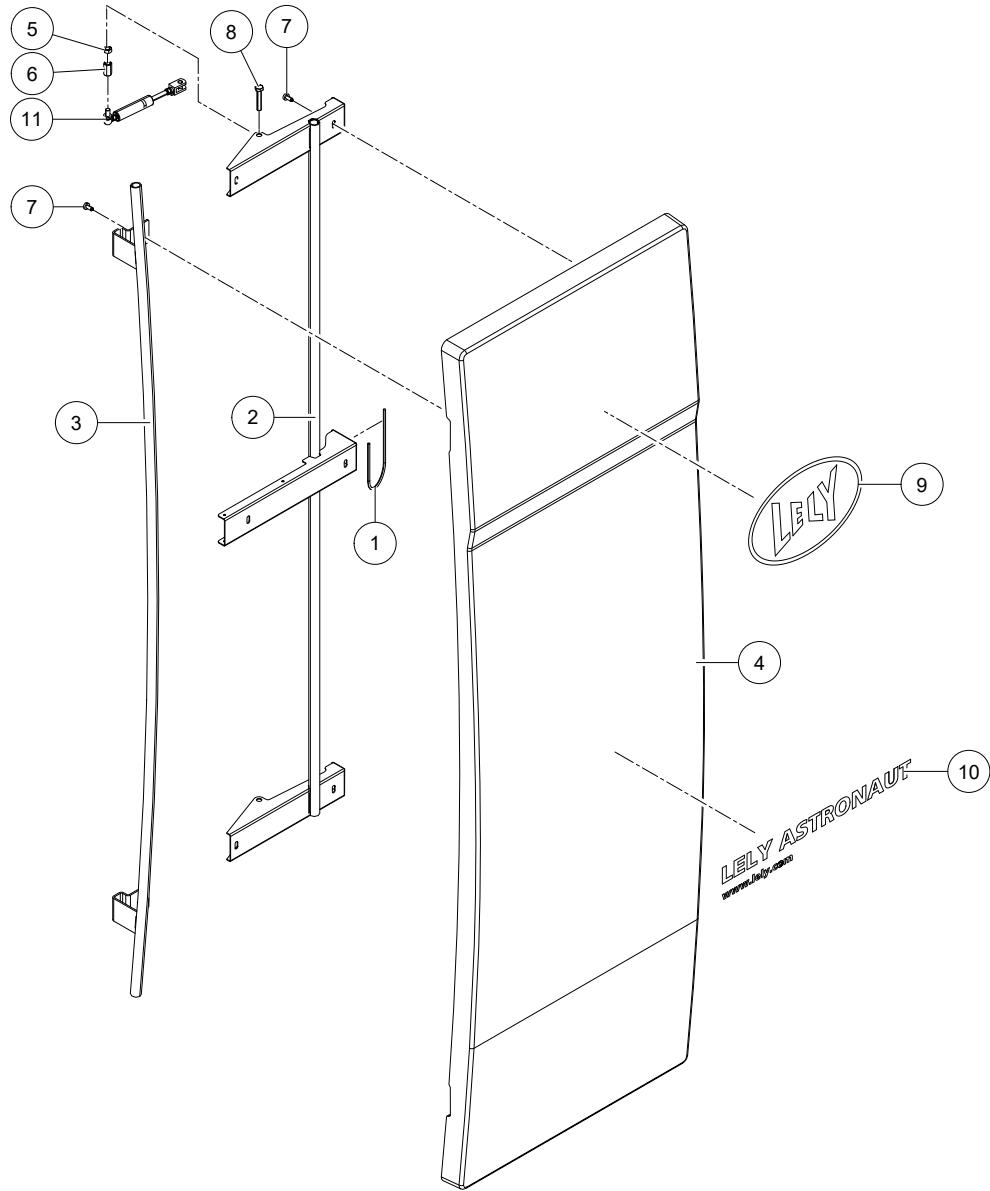

D000410-001

Supply Set

A-2

Astronaut A5 General 5.1004.0602-2XX 0003242507
 General 5.1005.2XXX-XXX 0003242507

Ref.	Part No	Qty.	Description	Techn. info	Criticality	Remark
1	9.2018.0098.0	1	Knee 32mm 90°		1	
2	9.1144.0072.0	1	Chain	TYPE 763 2.0x20 316 SS 0763-I-02	Bulk	
3	5.1005.2778.0	1	Floor			
4	5.1005.2854.0	6	Hinge		1	
5	5.1005.2855.0	1	Cover			
6	9.1065.0118.0	1	Tube	L=750mm		
7	5.1005.3256.0	4	Insert		1	
8	#####	1	Not separately			
9	#####	1	Not separately			
10	#####	1	Not separately			
11	9.1022.0069.5	2	Slide bearing			
12	9.1030.0021.5	19	Nut	M6 DIN985 A2-2 s/s	Bulk	
13	9.1048.0090.0	6	Washer	A6,4 DIN125-A2 s/s	Bulk	
14	9.1051.0006.4	8	Serr.lock washer	A6,4 DIN6798 s/s	Bulk	
15	9.1057.0092.0	2	S.h. bolt	M6x20 DIN912-A2 s/s	Bulk	
16	9.1057.0410.3	4	Button head screw	M6x16 ISO7380-A2 s/s	Bulk	
17	9.1057.0449.0	2	Screw	M6x20 ISO7380F A2-70 s/s		
18	9.1058.0124.0	7	Carriage bolt M 6x 45 A2-2 s/s	DIN603	bulk	
19	9.1066.0099.0	1	Clamp	Skiffy 135 0115 599 02, ø32.5 - ø35.5 mm		
20	9.1073.0067.1	3	Insert	ø6.3-6.8x2.5x8.0		
21	9.1076.0016.0	5	Adjustable foot			
22	9.1105.0029.1	1	Plug			
23	9.1114.0046.2	2	Screw	M8		
24	9.1147.0009.2	2	S-type hook		Bulk	
25	#####	1	Not separately			
26	#####	1	Not separately			
27	#####	29	Not separately			
28	#####	53	Not separately			