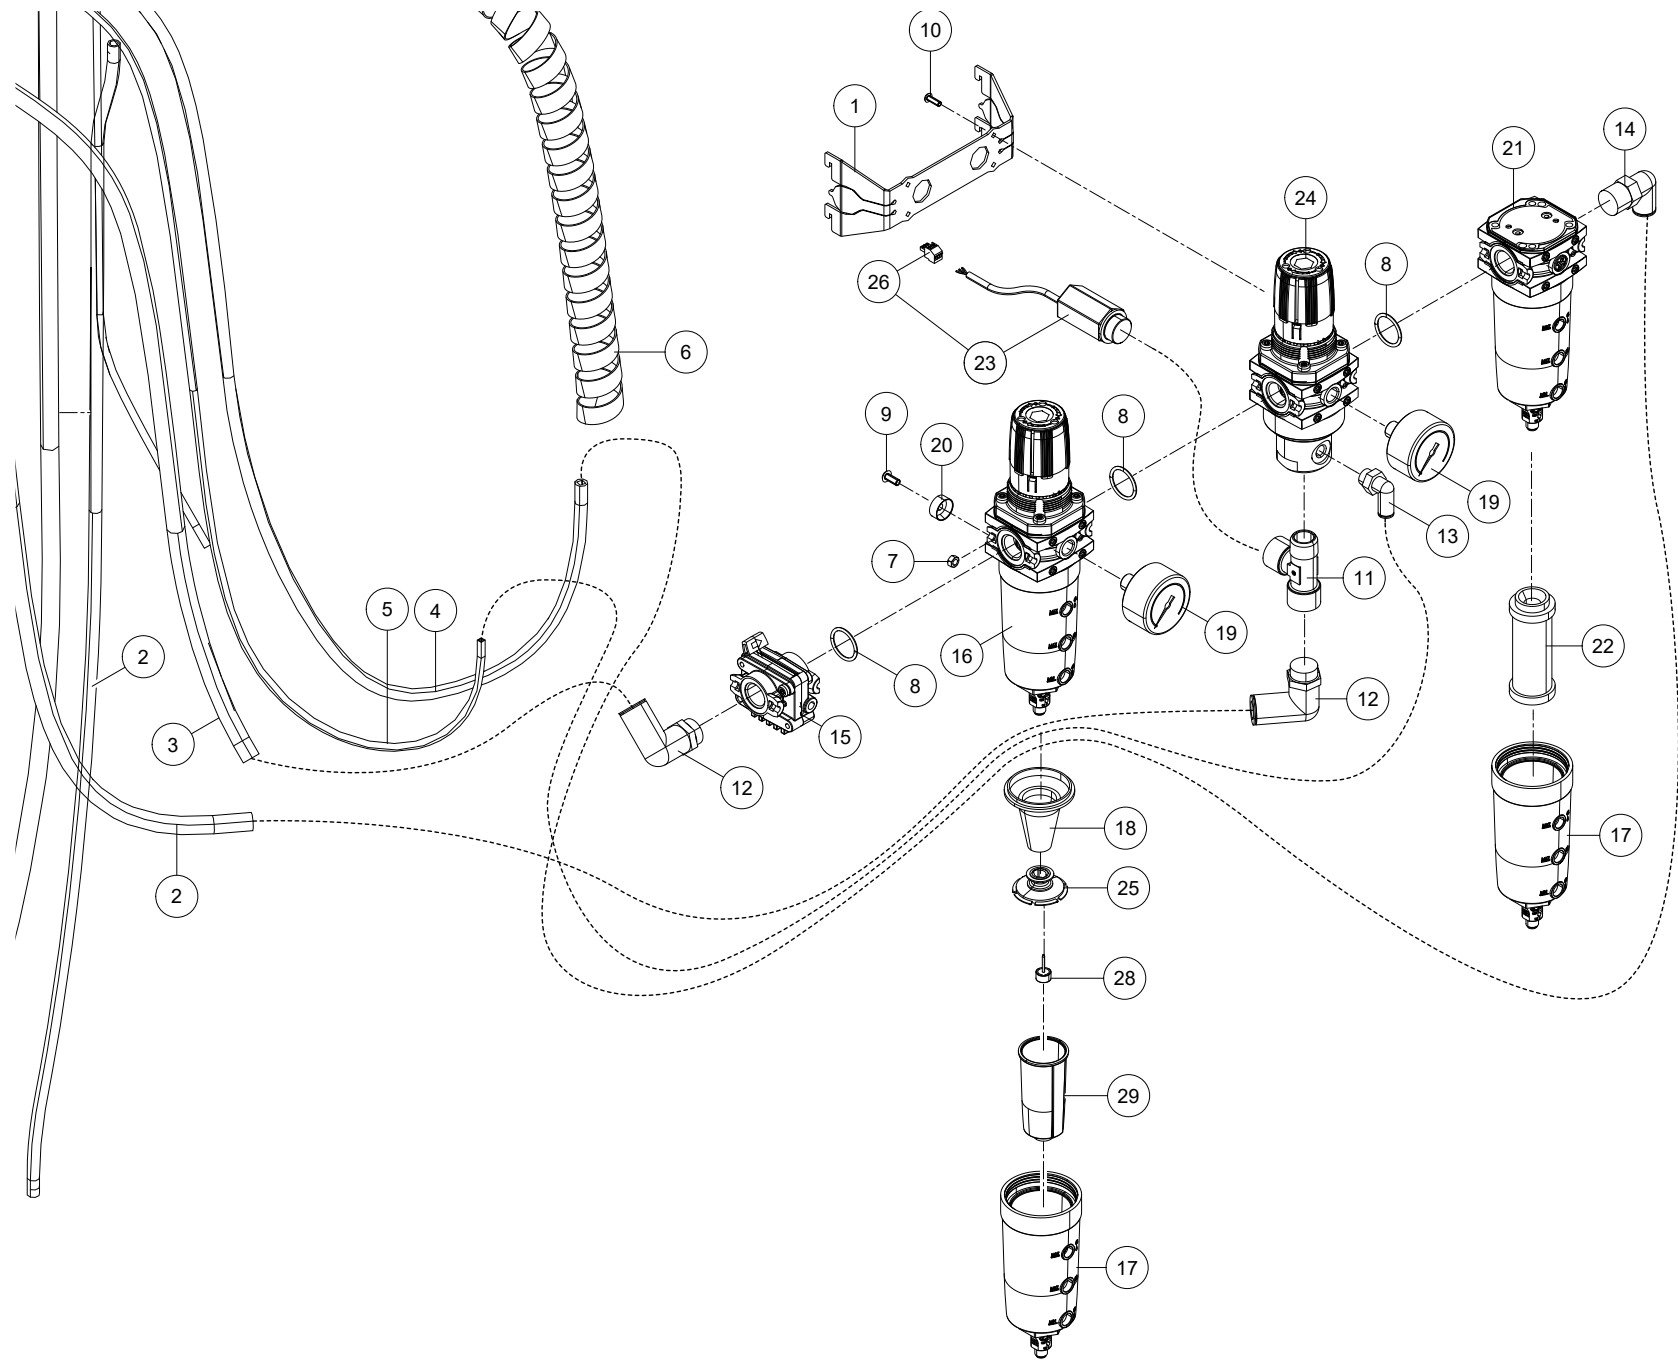

Astronaut A5   General   5.1004.0602-2XX   0003242507
General   5.1005.2XXX-XXX   0003242507

Ref.	Part No	Qty.	Description	Techn. info	Criticality	Remark
1	#####	1	Not separately			
2	9.1138.0152.2	1	Tube	PUN-H 14mm BLUE		
3	9.1138.0152.2	1	Tube	PUN-H 14mm BLUE		
4	9.1138.0153.3	1	Tube	PUN-H 10mm BLUE	Bulk	
5	9.1138.0064.5	1	Tube	PUN-H 6mm BLUE	Bulk	
6	9.1073.0032.1	1	Protector	Hose wrap		
7	9.1029.0042.6	6	Nut	M5 DIN 934 A2-2 s/s	Bulk	
8	9.1043.0187.0	3	O-ring	23,00x2,50 NBR	Bulk	
9	9.1057.0402.2	6	Button head screw	M5x12 ISO7380-A2 s/s	Bulk	
10	9.1057.0419.5	4	Button head screw	M4x12 ISO7380 A2-70 s/s	Bulk	
11	#####	1	Not separately	T-PIECE 1/2" 1xM 2xF		
12	9.1138.0136.0	2	Plug-in coupling	1/2"x14mm (┘)	2	
13	9.1138.0190.5	1	Plug-in coupling	1/4"x6mm (┘)	Bulk	
14	9.1138.0204.5	1	Plug-in coupling	1/2"x10mm (┘)		
15	9.1138.0892.0	1	Valve	Manual on/off valve	1	
16	9.1138.0893.0	1	Filter		2	
17	9.1138.0894.0	2	Filter		1	
18	9.1138.0895.0	1	Cartridge	Active Carbon	1	
19	9.1138.0896.0	2	Pressure gauge	1/4"	1	
20	9.1138.0898.0	6	Coupling			
21	9.1138.0901.0	1	Filter		1	
22	9.1138.0904.0	1	Cartridge		1	
23	9.1138.0925.0	1	Sensor	L=3150	1	
24	9.1138.1055.0	1	Reducer	PARKER PRESSURE REDUCER CU	1	
25	9.1138.1059.0	1	Cap	Active carbon filter		
26	9.1186.0594.0	1	Connector	MC 1.5/3-ST-3.5		
27	9.1138.0152.2	1	Tube	PUN-H 14mm BLUE		
28	9.1138.1247.0	1	Plunger			
29	9.1138.1248.0	1	Bowl inner