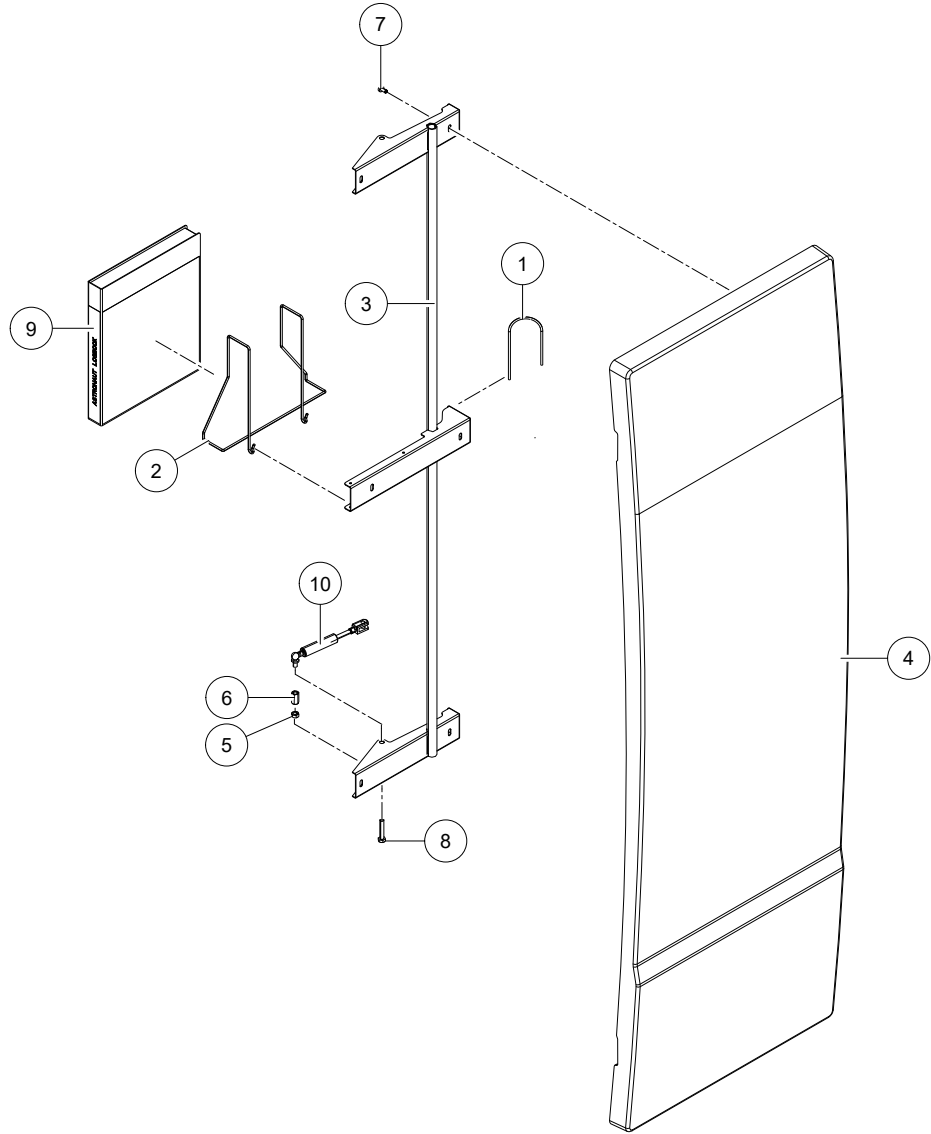

Astronaut A5

General
General

5.1004.0602-2XX
5.1005.2XXX-XXX

0003242507
0003242507

Ref.	Part No	Qty.	Description	Techn. info	Criticality	Remark
1	5.1002.5780.0	1	Cable		1	
2	5.1004.1724.0	1	Holder			
3	5.1004.2153.0	1	Frame			
4	5.1005.2418.0	1	Cover			
5	9.1029.0029.0	1	Nut	M8 DIN934 A2-2 s/s	Bulk	
6	9.1036.0079.0	1	Nut	M8x24 20		
7	9.1064.0186.0	6	Screw	6.3 X 16 A2 DIN 7981		
8	9.1113.0559.0	1	Bolt	M8x45 DIN933-A2-2 s/s		
9	9.1185.0762.5	1	Logbook Lely Astronaut			
10	9.1189.0179.4	1	Spring