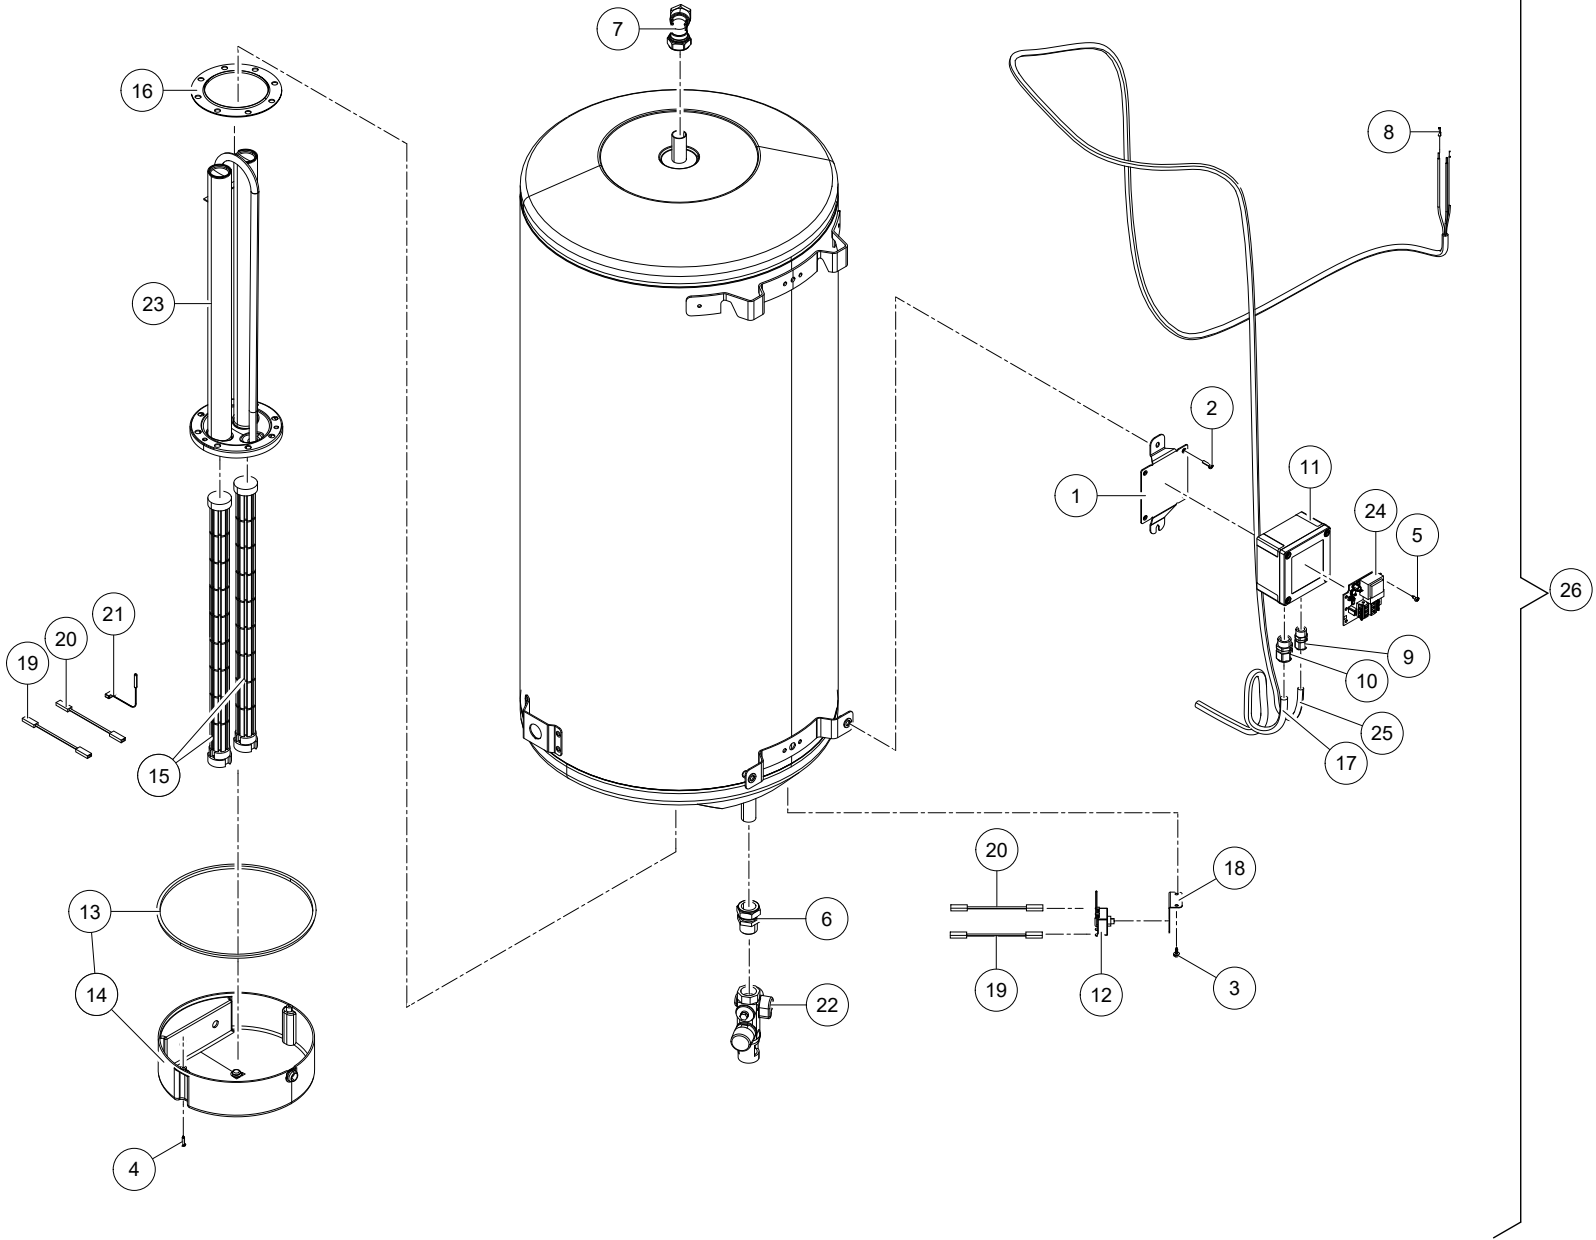

D000415-005

Boiler

D-4

Astronaut A5   General   5.1004.0602-2XX   0003242507
General   5.1005.2XXX-XXX   0003242507

Ref.	Part No	Qty.	Description	Techn. info	Criticality	Remark
1	#####	1	Not separately			
2	9.1059.0009.6	4	Screw	M4x16 DIN7985H-A2 s/s		
3	9.1064.0002.1	2	Bolt	4,8x13 EV		
4	9.1064.0105.6	2	Screw	3,5x16 DIN7981 C H		
5	#####	4	Not separately	3,9x9,5 DIN7981 A2 s/s		
6	9.1129.0105.4	1	Coupling	G3/4"		
7	9.1129.0210.0	1	Knee	ELBOW G3/4"X22 - INVENTUM 12502		
8	9.1186.0020.2	3	Cable core	1,5mm2	Bulk	
9	9.1186.0246.4	1	Swivel		Bulk	
10	9.1186.0248.6	1	Swivel	M20x1.5	Bulk	
11	#####	1	Not separately			
12	9.1189.0158.4	1	Switch		1	
13	9.1189.0159.5	1	Sealing ring			
14	9.1189.0160.6	1	Cap	S4690055	1	
15	9.1189.0170.2	2	Heater element	230V-1200w KER²	2	
16	9.1189.0192.0	1	Gasket	231415	1	
17	9.1189.0271.0	1	Not separately			
18	9.1189.0205.0	1	Plate			
19	9.1189.0206.0	2	Cable			
20	9.1189.0207.0	2	Cable			
21	9.1189.0210.0	1	Sensor		1	
22	9.1189.0212.0	1	Valve		1	
23	9.1189.0245.0	1	Plate		2	
24	9.1189.0269.0	1	Pcb	THERMOSTAT INVENTUM	2	
25	#####	1	Not separately			
26	9.1189.0235.0	1	Boiler