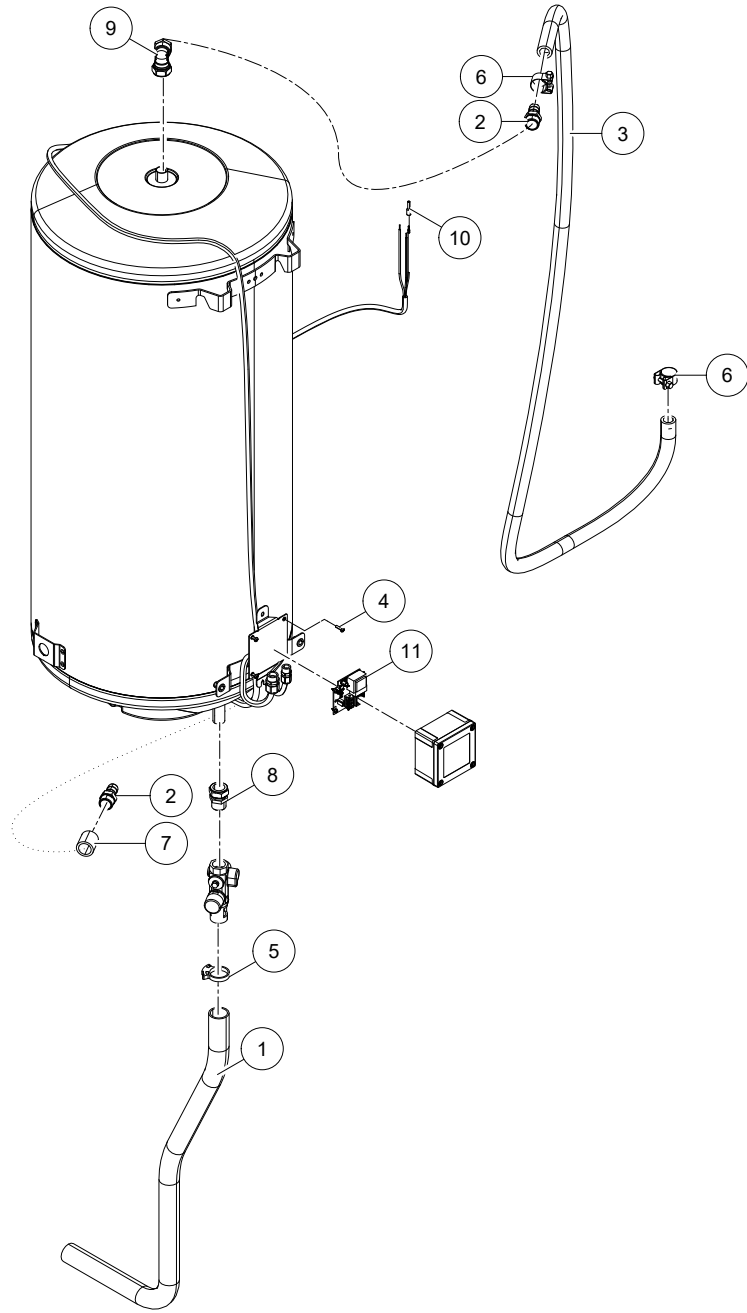

Ref.	Part No	Qty.	Description	Techn. info	Criticality	Remark
1	#####	1	Not separately			
2	9.1138.0152.2	1	Tube	PUN-H 14mm BLUE		
3	9.1138.0152.2	1	Tube	PUN-H 14mm BLUE		
4	9.1138.0153.3	1	Tube	PUN-H 10mm BLUE	Bulk	
5	9.1138.0064.5	1	Tube	PUN-H 6mm BLUE	Bulk	
6	9.1073.0032.1	1	Protector	Hose wrap		
7	9.1029.0042.6	6	Nut	M5 DIN 934 A2-2 s/s	Bulk	
8	9.1043.0187.0	3	O-ring	23,00x2,50 NBR	Bulk	
9	9.1057.0402.2	6	Button head screw	M5x12 ISO7380-A2 s/s	Bulk	
10	9.1057.0419.5	4	Button head screw	M4x12 ISO7380 A2-70 s/s	Bulk	
11	#####	1	Not separately	T-PIECE 1/2" 1xM 2xF		
12	9.1138.0136.0	2	Plug-in coupling	1/2"x14mm (┘)	2	
13	9.1138.0190.5	1	Plug-in coupling	1/4"x6mm (┘)	Bulk	
14	9.1138.0204.5	1	Plug-in coupling	1/2"x10mm (┘)		
15	9.1138.0892.0	1	Valve	Manual on/off valve	1	
16	9.1138.0893.0	1	Filter		2	
17	9.1138.0894.0	2	Filter		1	
18	9.1138.0895.0	1	Cartridge	Active Carbon	1	
19	9.1138.0896.0	2	Pressure gauge	1/4"	1	
20	9.1138.0898.0	6	Coupling			
21	9.1138.0901.0	1	Filter		1	
22	9.1138.0904.0	1	Cartridge		1	
23	9.1138.0925.0	1	Sensor	L=3150	1	
24	9.1138.1055.0	1	Reducer	PARKER PRESSURE REDUCER CU	1	
25	9.1138.1059.0	1	Cap	Active carbon filter		
26	9.1186.0594.0	1	Connector	MC 1.5/3-ST-3.5		
27	9.1138.0152.2	1	Tube	PUN-H 14mm BLUE		
28	9.1138.1247.0	1	Plunger			
29	9.1138.1248.0	1	Bowl inner			

Astronaut A5

General
General5.1004.0602-2XX
5.1005.2XXX-XXX0003242507
0003242507

Ref.	Part No	Qty.	Description	Techn. info	Criticality	Remark
1	9.1065.0118.0	1	Tube			
2	5.1004.1727.0	1	Pipe nipple		1	
3	9.1065.0121.0	1	Tube	L=2300mm		
4	9.1059.0009.6	4	Screw	M4x16 DIN7985H-A2 s/s		
5	9.1066.0099.0	1	Clamp	Skiffy 135 0115 599 02, ø32.5 - ø35.5 mm		
6	9.1066.0105.0	2	Hose clamp	W4 AISI 304 (29-31)		
7	9.1129.0081.1	1	Coupling	BSP 3/4" AISI316 L=36	1	
8	9.1129.0105.4	1	Coupling	G3/4"		
9	9.1129.0210.0	1	Knee	ELBOW G3/4"X22 - INVENTUM 12502		
10	9.1186.0020.2	3	Cable core	1,5mm2	Bulk	
11	9.1189.0269.0	1	Pcb	THERMOSTAT INVENTUM	2	