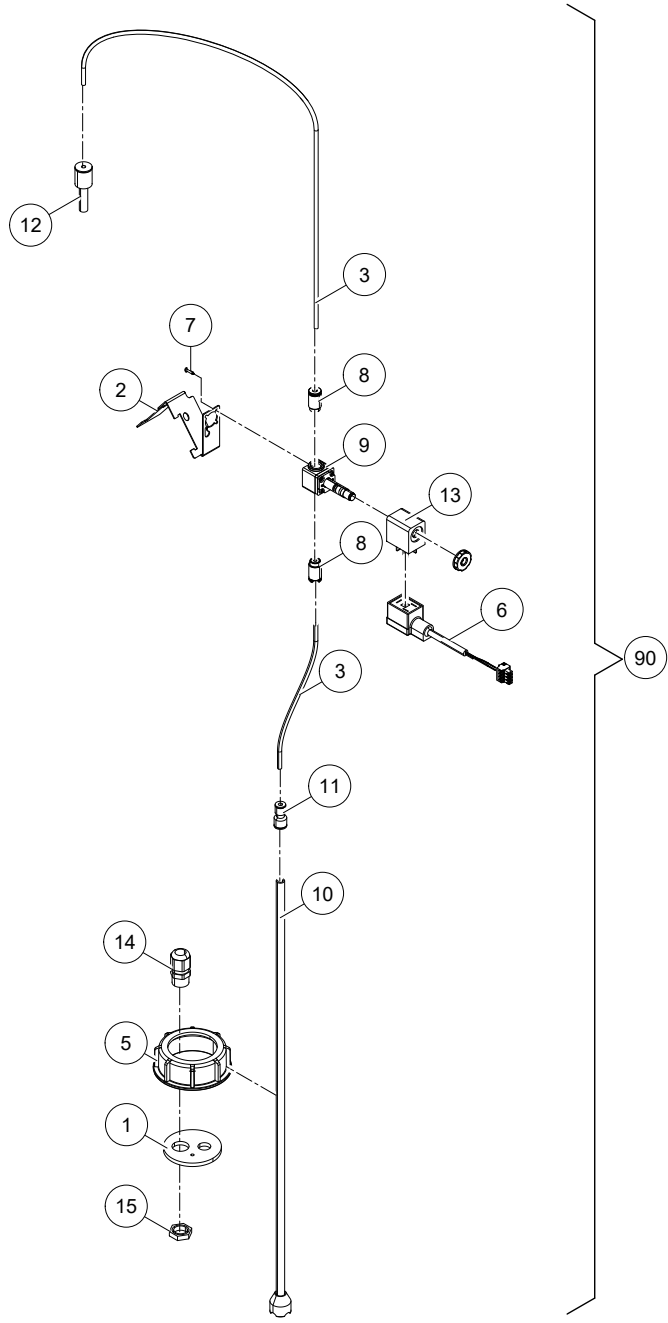

Astronaut A5   General   5.1004.0602-2XX   0003242507
General   5.1005.2XXX-XXX   0003242507

Ref.	Part No	Qty.	Description	Techn. info	Criticality	Remark
1	5.1004.1483.0	1	Disc	Jerrycan		
2	#####	1	Not separately			
3	9.1138.0075.2	1	Tube	PA 4mm blue - 680mm	Bulk	
5	5.1004.7208.0	1	Cap	Vacuum pump cleaning agent		
6	5.1004.7257.0	1	Cable	Vacuum pump cleaning valve		
7	#####	2	Not separately	A2-2 DIN7981		
8	9.1138.0028.4	2	Plug-in coupling	1/8"x4mm (|)	Bulk	
9	9.1138.0974.0	1	Valve	2W NC media deparated		
10	9.1189.0264.0	1	Filter			
11	9.1138.1151.0	1	Coupling	QS-8-4		
12	9.1138.1152.0	1	Coupling	QS-8H-4		
13	9.1138.1159.0	1	Coil	24V 6W IP65		
14	9.1186.0246.4	1	Swivel		Bulk	
15	9.1186.0247.5	1	Swivel nut		Bulk	
90	5.1004.7178.0	1	Set	vacuum pump cleaning update