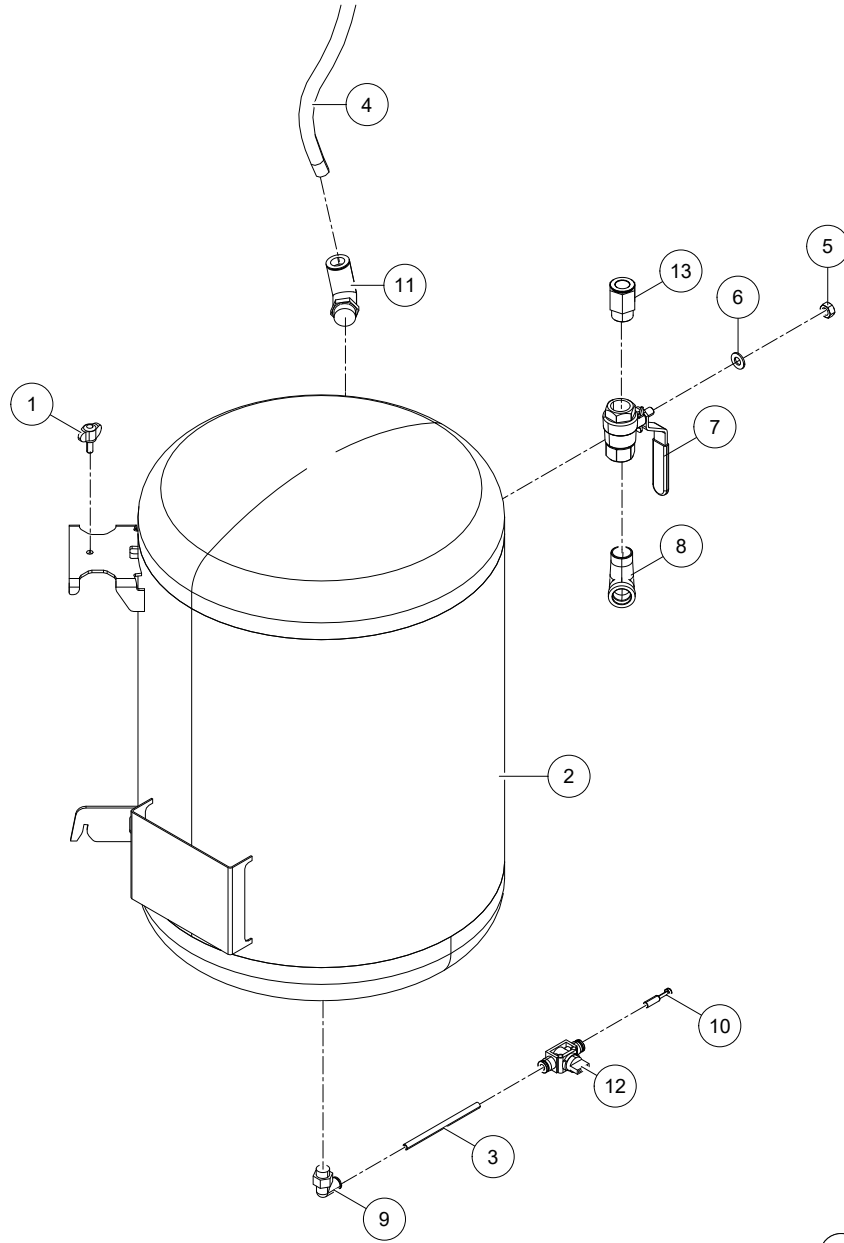

D000415-005

Boiler

D-4

Astronaut A5 General 5.1004.0602-2XX 0003242507
 General 5.1005.2XXX-XXX 0003242507

Ref.	Part No	Qty.	Description	Techn. info	Criticality	Remark
1	#####	1	Not separately			
2	9.1059.0009.6	4	Screw	M4x16 DIN7985H-A2 s/s		
3	9.1064.0002.1	2	Bolt	4,8x13 EV		
4	9.1064.0105.6	2	Screw	3,5x16 DIN7981 C H		
5	#####	4	Not separately	3,9x9,5 DIN7981 A2 s/s		
6	9.1129.0105.4	1	Coupling	G3/4"		
7	9.1129.0210.0	1	Knee	ELBOW G3/4"X22 - INVENTUM 12502		
8	9.1186.0020.2	3	Cable core	1,5mm2	Bulk	
9	9.1186.0246.4	1	Swivel		Bulk	
10	9.1186.0248.6	1	Swivel	M20x1.5	Bulk	
11	#####	1	Not separately			
12	9.1189.0158.4	1	Switch		1	
13	9.1189.0159.5	1	Sealing ring			
14	9.1189.0160.6	1	Cap	S4690055	1	
15	9.1189.0170.2	2	Heater element	230V-1200w KER ²	2	
16	9.1189.0192.0	1	Gasket	231415	1	
17	9.1189.0271.0	1	Not separately			
18	9.1189.0205.0	1	Plate			
19	9.1189.0206.0	2	Cable			
20	9.1189.0207.0	2	Cable			
21	9.1189.0210.0	1	Sensor		1	
22	9.1189.0212.0	1	Valve		1	
23	9.1189.0245.0	1	Plate		2	
24	9.1189.0269.0	1	Pcb	THERMOSTAT INVENTUM	2	
25	#####	1	Not separately			
26	9.1189.0235.0	1	Boiler			

$$\textcircled{90} = \textcircled{5} + \textcircled{6} + \textcircled{7} + \textcircled{8} + \textcircled{13}$$

Astronaut A5 General 5.1004.0602-2XX 0003242507
 General 5.1005.2XXX-XXX 0003242507

Ref.	Part No	Qty.	Description	Techn. info	Criticality	Remark
1	9.1141.0038.0	1	Knob			
2	5.1005.2979.0	1	Pressure vessel weld.		1	
3	#####	1	Not separately			
4	9.1138.0152.2	1	Tube	PUN-H 14mm BLUE		
5	9.1029.0029.0	1	Nut	M8 DIN934 A2-2 s/s	Bulk	
6	9.1048.0050.2	1	Washer	A8,4 DIN125-A2 s/s	Bulk	
7	9.1129.0093.6	1	Ball valve	1/2" s/s		
8	9.1129.0108.0	1	Elbow	90° 1/2"		
9	9.1138.0017.0	1	Plug-in coupling	1/4"x6mm (┘)	Bulk	
10	9.1138.0054.2	1	Plug	6 mm	Bulk	
11	9.1138.0136.0	1	Plug-in coupling	1/2"x14mm (┘)	2	
12	9.1138.0399.0	1	Valve		Bulk	
13	9.1138.0900.0	1	Plug-in coupling	1/2"x14mm	Bulk	
90	5.1005.2898.0	1	Valve ass.		1	