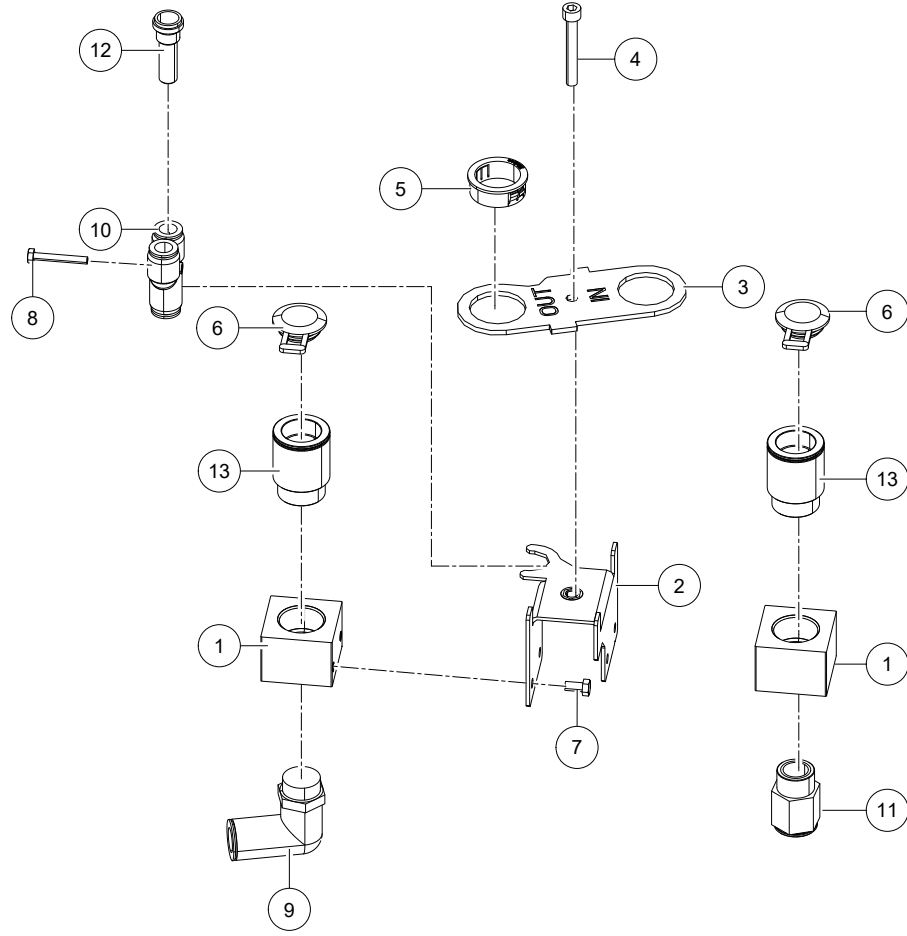

Astronaut A5

General
General

5.1004.0602-2XX
5.1005.2XXX-XXX

0003242507
0003242507

Ref.	Part No	Qty.	Description	Techn. info	Criticality	Remark
1	5.1005.2623.0	2	Coupling			
2	5.1005.2859.0	1	Bracket ass.		1	
3	5.1005.2985.0	1	Plate			
4	9.1057.0132.5	1	S.h. bolt	M6x45 DIN912-A2 s/s	Bulk	
5	9.1085.0012.4	2	Shim	PGSB-35 ø31.75		
6	#####	2	Not separately			
7	9.1113.0481.1	4	Bolt	M5x10 DIN933-A2-2 s/s		
8	#####	1	Not separately			
9	9.1138.0136.0	1	Plug-in coupling	1/2"x14mm (L)	2	
10	9.1138.0165.1	1	Plug-in coupling	10-10-10mm (Y)	Bulk	
11	9.1138.0900.0	1	Plug-in coupling	1/2"x14mm	Bulk	
12	9.1138.0930.0	2	Red. nipple		Bulk	
13	9.1138.1137.0	2	Coupling 3/4"x22		1	

D000413-001

Air Unit

B-4