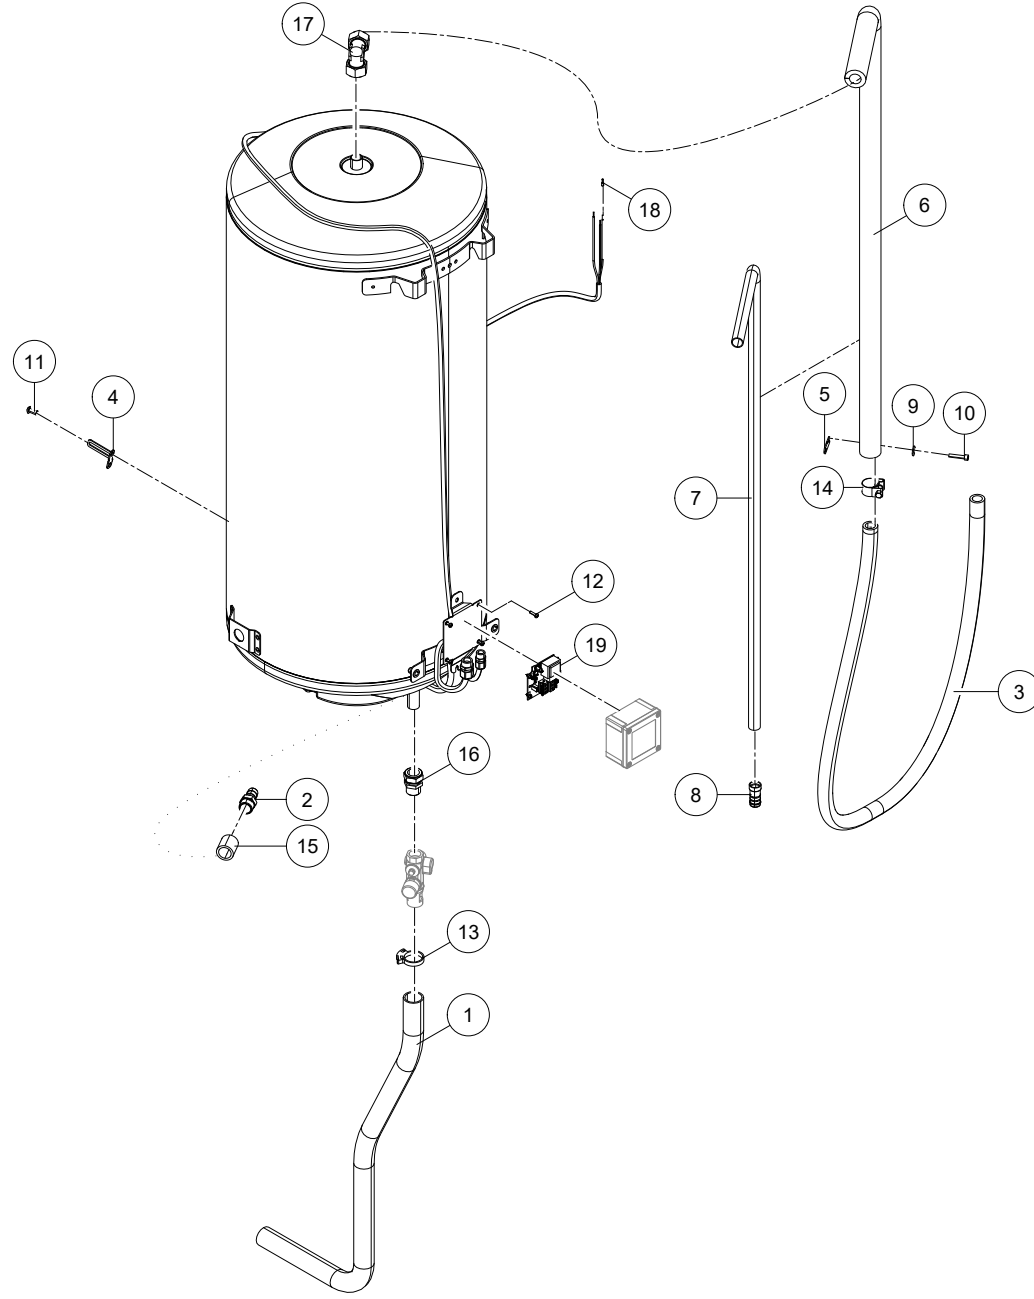

Ref.	Part No	Qty.	Description	Techn. info	Criticality	Remark
1	#####	1	Not separately			
2	9.1138.0152.2	1	Tube	PUN-H 14mm BLUE		
3	9.1138.0152.2	1	Tube	PUN-H 14mm BLUE		
4	9.1138.0153.3	1	Tube	PUN-H 10mm BLUE	Bulk	
5	9.1138.0064.5	1	Tube	PUN-H 6mm BLUE	Bulk	
6	9.1073.0032.1	1	Protector	Hose wrap		
7	9.1029.0042.6	6	Nut	M5 DIN 934 A2-2 s/s	Bulk	
8	9.1043.0187.0	3	O-ring	23,00x2,50 NBR	Bulk	
9	9.1057.0402.2	6	Button head screw	M5x12 ISO7380-A2 s/s	Bulk	
10	9.1057.0419.5	4	Button head screw	M4x12 ISO7380 A2-70 s/s	Bulk	
11	#####	1	Not separately	T-PIECE 1/2" 1xM 2xF		
12	9.1138.0136.0	2	Plug-in coupling	1/2"x14mm (┘)	2	
13	9.1138.0190.5	1	Plug-in coupling	1/4"x6mm (┘)	Bulk	
14	9.1138.0204.5	1	Plug-in coupling	1/2"x10mm (┘)		
15	9.1138.0892.0	1	Valve	Manual on/off valve	1	
16	9.1138.0893.0	1	Filter		2	
17	9.1138.0894.0	2	Filter		1	
18	9.1138.0895.0	1	Cartridge	Active Carbon	1	
19	9.1138.0896.0	2	Pressure gauge	1/4"	1	
20	9.1138.0898.0	6	Coupling			
21	9.1138.0901.0	1	Filter		1	
22	9.1138.0904.0	1	Cartridge		1	
23	9.1138.0925.0	1	Sensor	L=3150	1	
24	9.1138.1055.0	1	Reducer	PARKER PRESSURE REDUCER CU	1	
25	9.1138.1059.0	1	Cap	Active carbon filter		
26	9.1186.0594.0	1	Connector	MC 1.5/3-ST-3.5		
27	9.1138.0152.2	1	Tube	PUN-H 14mm BLUE		
28	9.1138.1247.0	1	Plunger			
29	9.1138.1248.0	1	Bowl inner			

Astronaut A5

General
General5.1004.0602-2XX
5.1005.2XXX-XXX0003242507
0003242507

Ref.	Part No	Qty.	Description	Techn. info	Criticality	Remark
1	9.1065.0118.0	1	Tube			
2	5.1004.1727.0	1	Pipe nipple		1	
3	9.1065.0121.0	1	Tube	L=2300mm		
4	9.1059.0009.6	4	Screw	M4x16 DIN7985H-A2 s/s		
5	9.1066.0099.0	1	Clamp	Skiffy 135 0115 599 02, ø32.5 - ø35.5 mm		
6	9.1066.0105.0	2	Hose clamp	W4 AISI 304 (29-31)		
7	9.1129.0081.1	1	Coupling	BSP 3/4" AISI316 L=36	1	
8	9.1129.0105.4	1	Coupling	G3/4"		
9	9.1129.0210.0	1	Knee	ELBOW G3/4"X22 - INVENTUM 12502		
10	9.1186.0020.2	3	Cable core	1,5mm2	Bulk	
11	9.1189.0269.0	1	Pcb	THERMOSTAT INVENTUM	2	