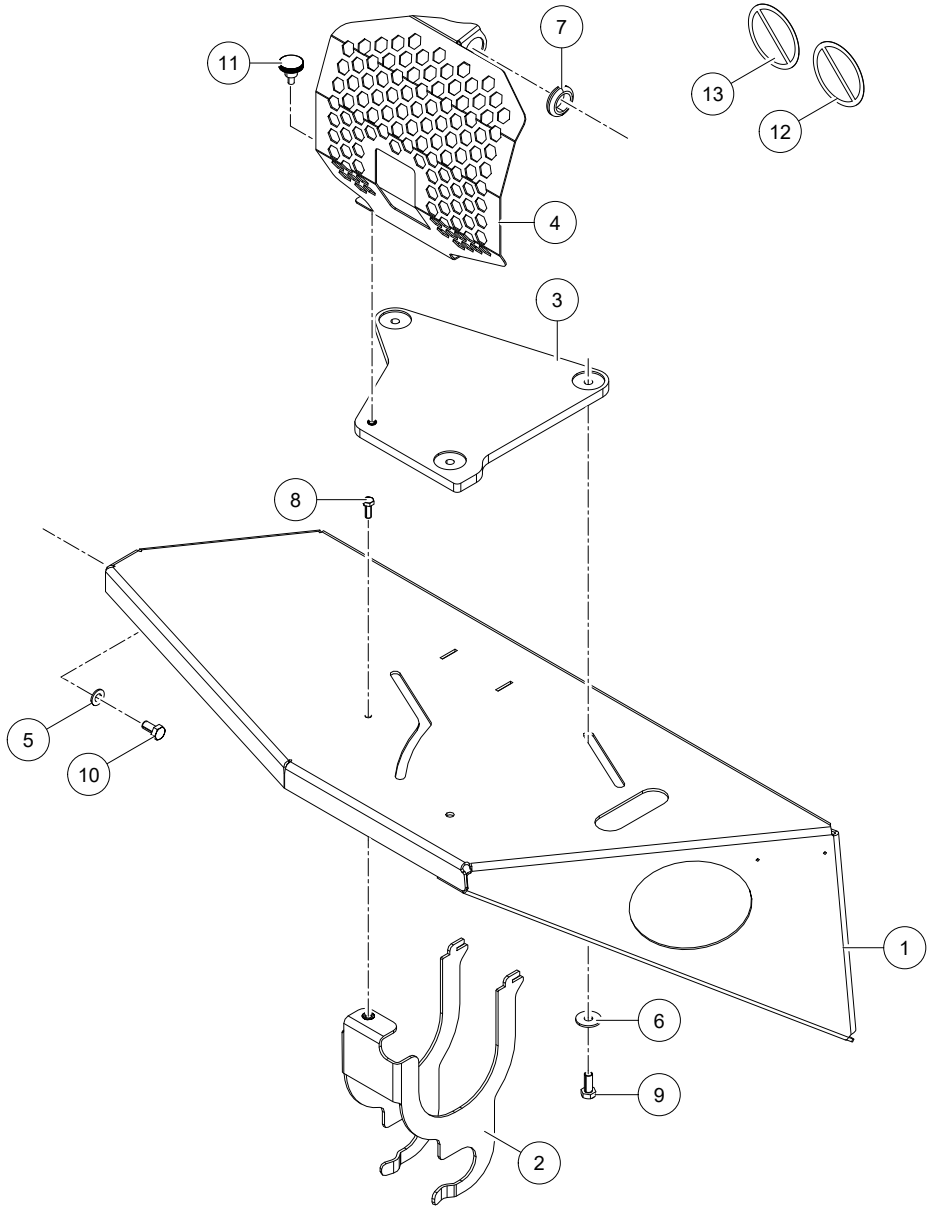

Astronaut A5

General
General

5.1004.0602-2XX
5.1005.2XXX-XXX

0003242507
0003242507

Ref.	Part No	Qty.	Description	Techn. info	Criticality	Remark
1	#####	1	Not separately			
2	5.1005.2805.0	1	Bracket ass.		1	
3	5.1005.2808.0	1	Plate		1	
4	#####	1	Not separately			
5	9.1048.0050.2	5	Washer	A8,4 DIN125-A2 s/s	Bulk	
6	9.1048.0052.4	3	Washer	A8,4 DIN9021-A2 s/s	Bulk	
7	9.1085.0022.0	1	Grommet OD n26 x2		bulk	
8	9.1113.0163.1	1	Bolt	M6x16 DIN933-A2-2 s/s	Bulk	
9	9.1113.0174.5	3	Bolt	M8x20 DIN933-A2-2 s/s	Bulk	
10	9.1113.0290.2	5	Bolt	M8x16 DIN933-A2-2 s/s	Bulk	
11	9.1141.0037.0	1	Knob M6x10 DIN464 SS		bulk	
12	9.1170.0616.5	1	Decal			
13	9.1170.0919.0	1	Decal	"Do not use hammer"