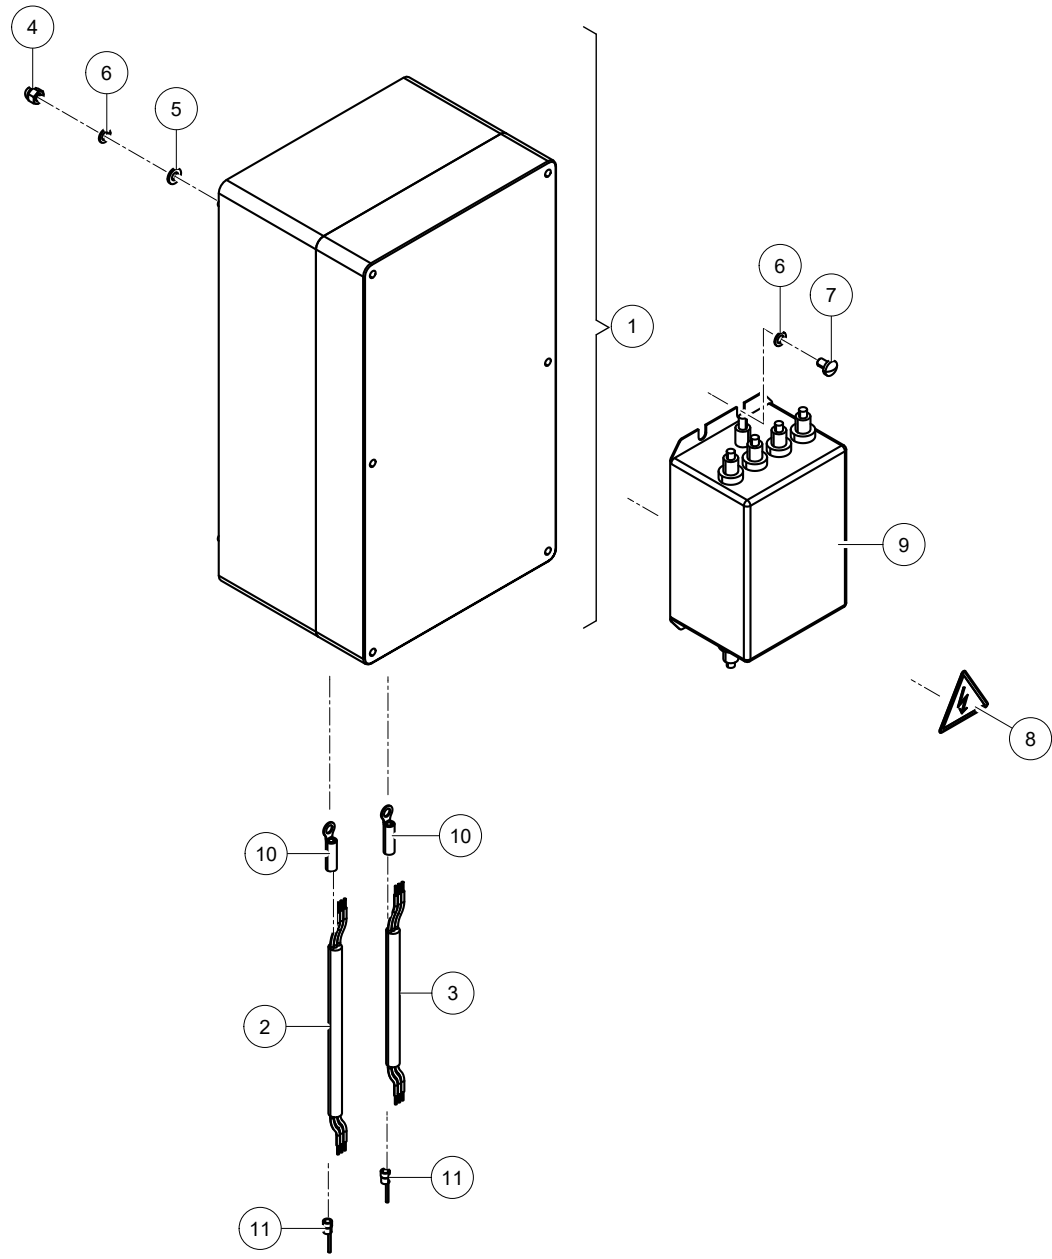

Astronaut A5

General
General

5.1004.0602-2XX
5.1005.2XXX-XXX

0003242507
0003242507

Ref.	Part No	Qty.	Description	Techn. info	Criticality	Remark
1	5.1004.2761.0	1	Box			
2	9.1186.0223.2	1	Cable	L=2400mm		
3	9.1186.0223.2	1	Cable	L=2005mm		
4	9.1036.0089.0	4	Cap nut			
5	9.1048.0090.0	4	Washer	A6,4 DIN125-A2 s/s	Bulk	
6	9.1051.0006.4	8	Serr.lock washer	A6,4 DIN6798 s/s	Bulk	
7	9.1059.0030.0	4	Button head screw	DIN7985-H		
8	9.1170.0583.0	1	Decal			
9	9.1185.1007.0	1	Filter	440V-36A		
10	9.1186.0155.4	6	Cable lug	6mm	Bulk	
11	#####	6	Not separately			