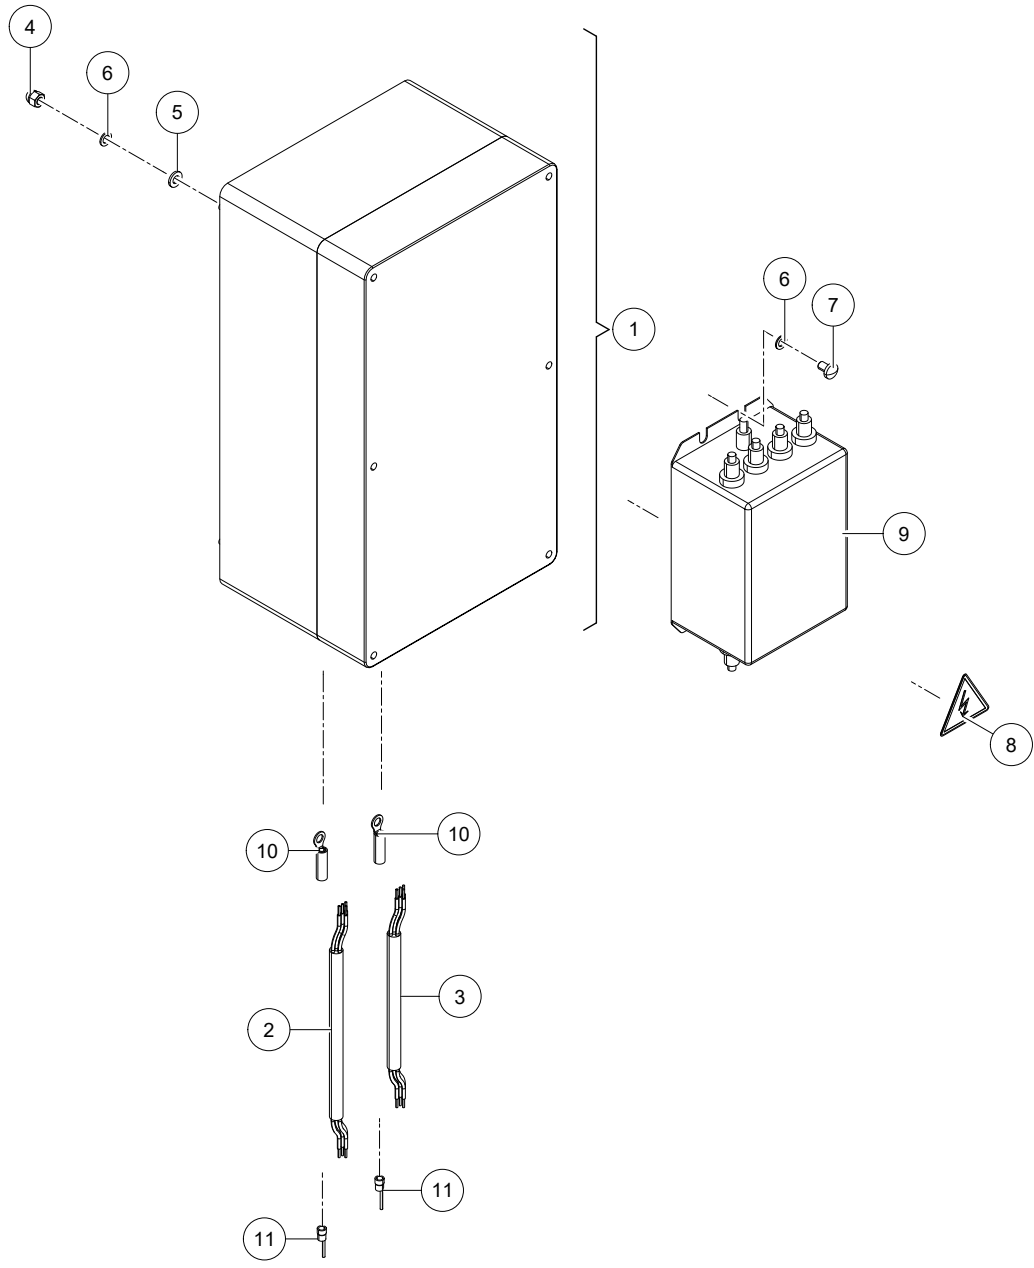

Astronaut A5

General
General

5.1004.0602-2XX
5.1005.2XXX-XXX

0003242507
0003242507

Ref.	Part No	Qty.	Description	Techn. info	Criticality	Remark
1	5.1004.2761.0	1	Box			
2	9.1186.0701.0	1	Cable	L=2400mm		
3	9.1186.0701.0	1	Cable	L=2005mm		
4	9.1036.0089.0	4	Cap nut			
5	9.1048.0090.0	4	Washer	A6,4 DIN125-A2 s/s	Bulk	
6	9.1051.0006.4	7	Serr.lock washer	A6,4 DIN6798 s/s	Bulk	
7	9.1059.0030.0	3	Button head screw	DIN7985-H		
8	9.1170.0928.0	1	Decal	High voltage hazard 50mm CE"		
9	9.1185.1007.0	1	Filter	440V-36A		
10	9.1186.0155.4	6	Cable lug	6mm	Bulk	
11	#####	6	Not separately			