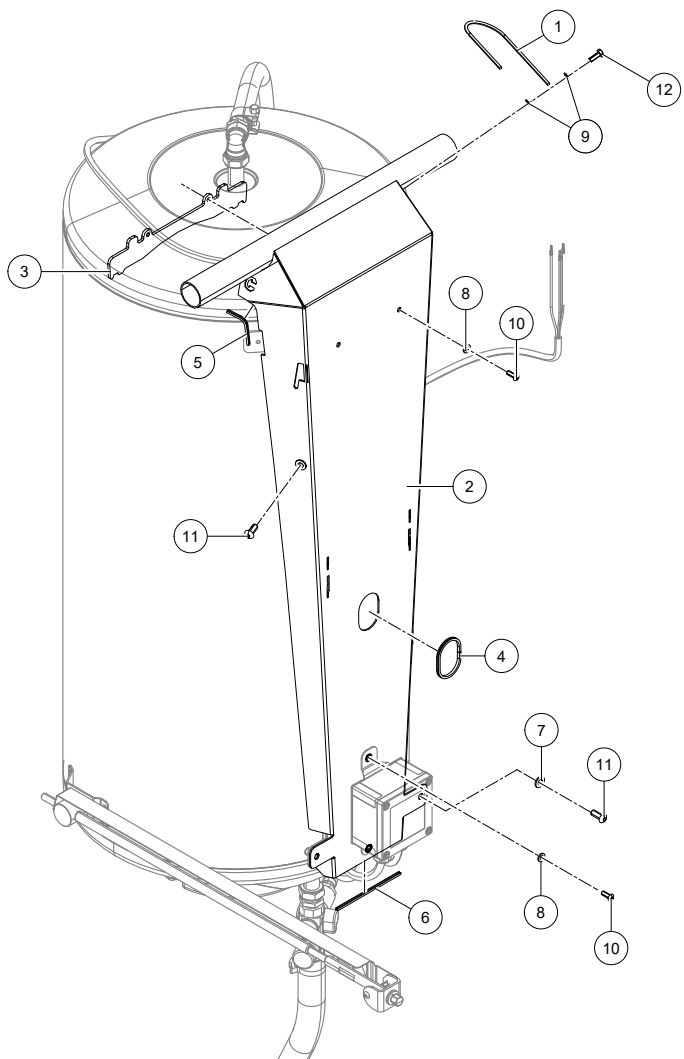

Astronaut A5

General
General

5.1004.0602-2XX
5.1005.2XXX-XXX

0003242507
0003242507

Ref.	Part No	Qty.	Description	Techn. info	Criticality	Remark
1	5.1002.5780.0	1	Cable		1	
2	#####	1	Not separately			
3	5.1005.2819.0	1	Plate	Boiler locking plate	1	
4	9.1073.0058.6	1	U-shaped band	RIM profile 2mm, L=165mm		
5	9.1073.0058.6	2	U-shaped band	RIM profile 2mm, L=68mm		
6	9.1073.0058.6	1	U-shaped band	RIM profile 2mm, L=125mm		
7	9.1048.0050.2	2	Washer	A8,4 DIN125-A2 s/s	Bulk	
8	9.1048.0090.0	4	Washer	A6,4 DIN125-A2 s/s	Bulk	
9	9.1051.0006.4	2	Serr.lock washer	A6,4 DIN6798 s/s	Bulk	
10	9.1057.0410.3	4	Button head screw	M6x16 ISO7380-A2 s/s	Bulk	
11	9.1057.0439.0	4	Screw	M8x20 ISO7380-A2-70 s/s		
12	9.1113.0163.1	1	Bolt	M6x16 DIN933-A2-2 s/s	Bulk