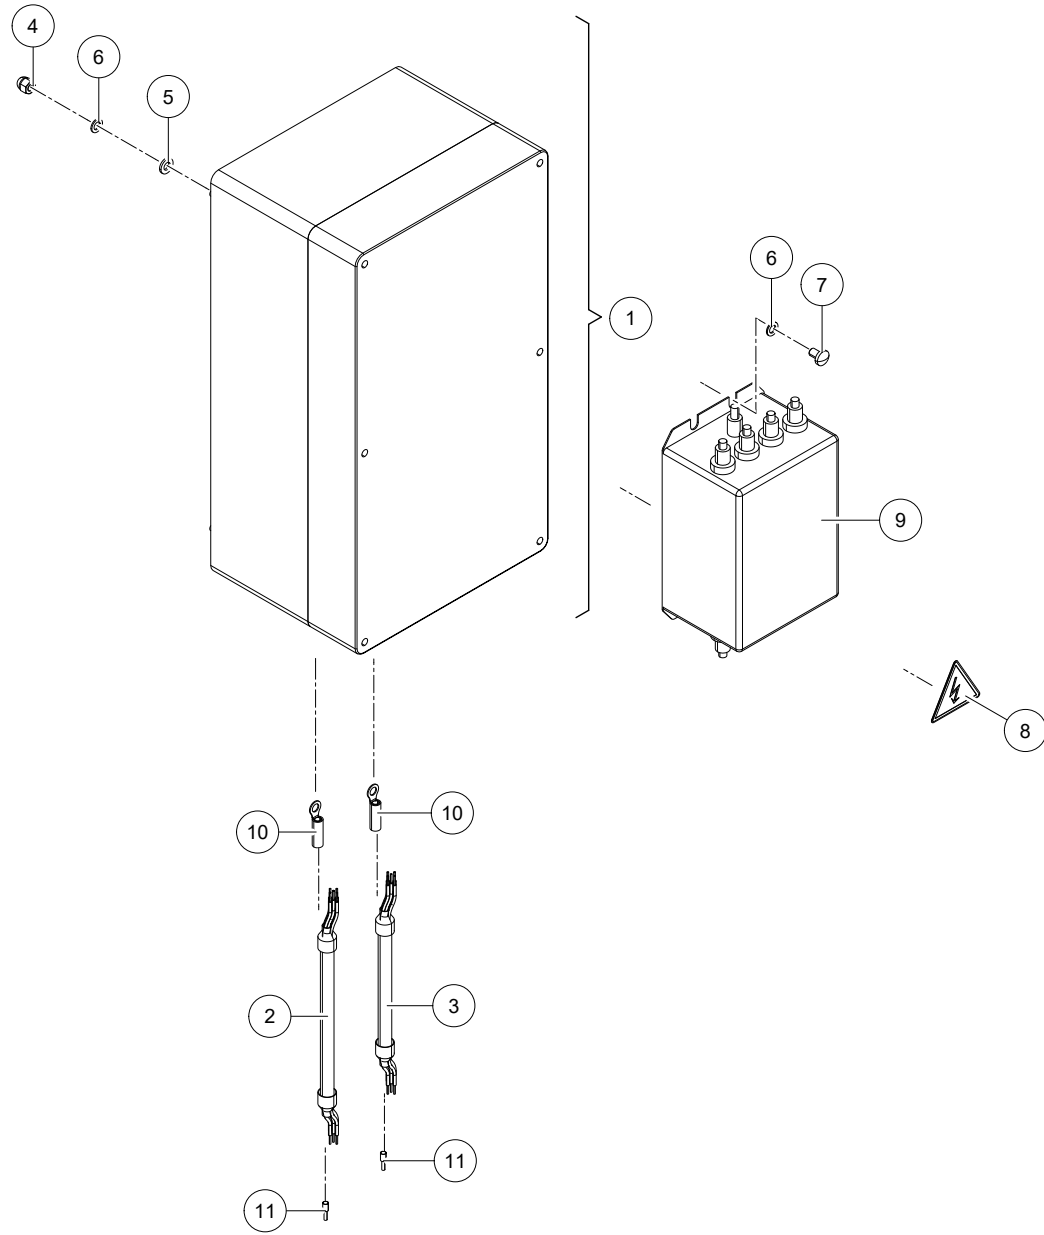

$$\textcircled{90} = \textcircled{5} + \textcircled{6} + \textcircled{7} + \textcircled{8} + \textcircled{13}$$

Astronaut A5 General 5.1004.0602-2XX 0003242507
 General 5.1005.2XXX-XXX 0003242507

Ref.	Part No	Qty.	Description	Techn. info	Criticality	Remark
1	9.1141.0038.0	1	Knob			
2	5.1005.2979.0	1	Pressure vessel weld.		1	
3	#####	1	Not separately			
4	9.1138.0152.2	1	Tube	PUN-H 14mm BLUE		
5	9.1029.0029.0	1	Nut	M8 DIN934 A2-2 s/s	Bulk	
6	9.1048.0050.2	1	Washer	A8,4 DIN125-A2 s/s	Bulk	
7	9.1129.0093.6	1	Ball valve	1/2" s/s		
8	9.1129.0108.0	1	Elbow	90° 1/2"		
9	9.1138.0017.0	1	Plug-in coupling	1/4"x6mm (┘)	Bulk	
10	9.1138.0054.2	1	Plug	6 mm	Bulk	
11	9.1138.0136.0	1	Plug-in coupling	1/2"x14mm (┘)	2	
12	9.1138.0399.0	1	Valve		Bulk	
13	9.1138.0900.0	1	Plug-in coupling	1/2"x14mm	Bulk	
90	5.1005.2898.0	1	Valve ass.		1	