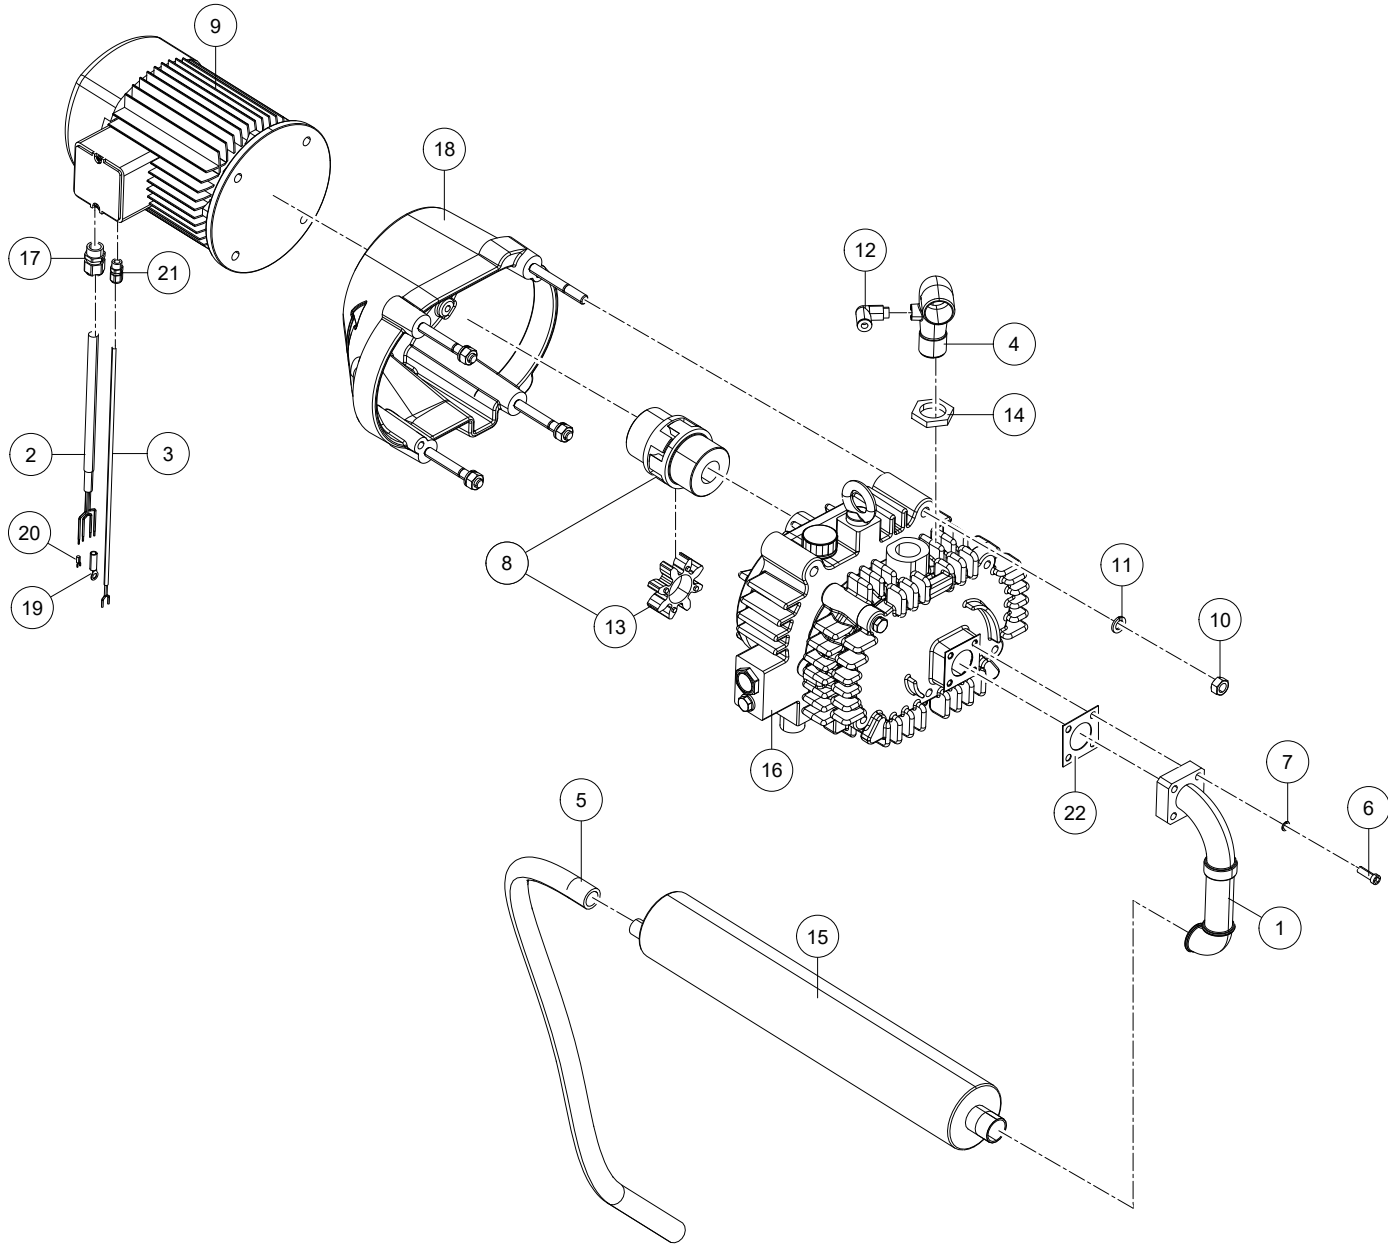

D000413-001

Air Unit

B-4

Astronaut A5

General
General5.1004.0602-2XX
5.1005.2XXX-XXX0003242507
0003242507

Ref.	Part No	Qty.	Description	Techn. info	Criticality	Remark
1	#####	1	Not separately			
2	5.1005.2805.0	1	Bracket ass.		1	
3	5.1005.2808.0	1	Plate		1	
4	#####	1	Not separately			
5	9.1048.0050.2	5	Washer	A8,4 DIN125-A2 s/s	Bulk	
6	9.1048.0052.4	3	Washer	A8,4 DIN9021-A2 s/s	Bulk	
7	9.1085.0022.0	1	Grommet OD n26 x2		bulk	
8	9.1113.0163.1	1	Bolt	M6x16 DIN933-A2-2 s/s	Bulk	
9	9.1113.0174.5	3	Bolt	M8x20 DIN933-A2-2 s/s	Bulk	
10	9.1113.0290.2	5	Bolt	M8x16 DIN933-A2-2 s/s	Bulk	
11	9.1141.0037.0	1	Knob M6x10 DIN464 SS		bulk	
12	9.1170.0616.5	1	Decal			
13	9.1170.0919.0	1	Decal	"Do not use hammer"		