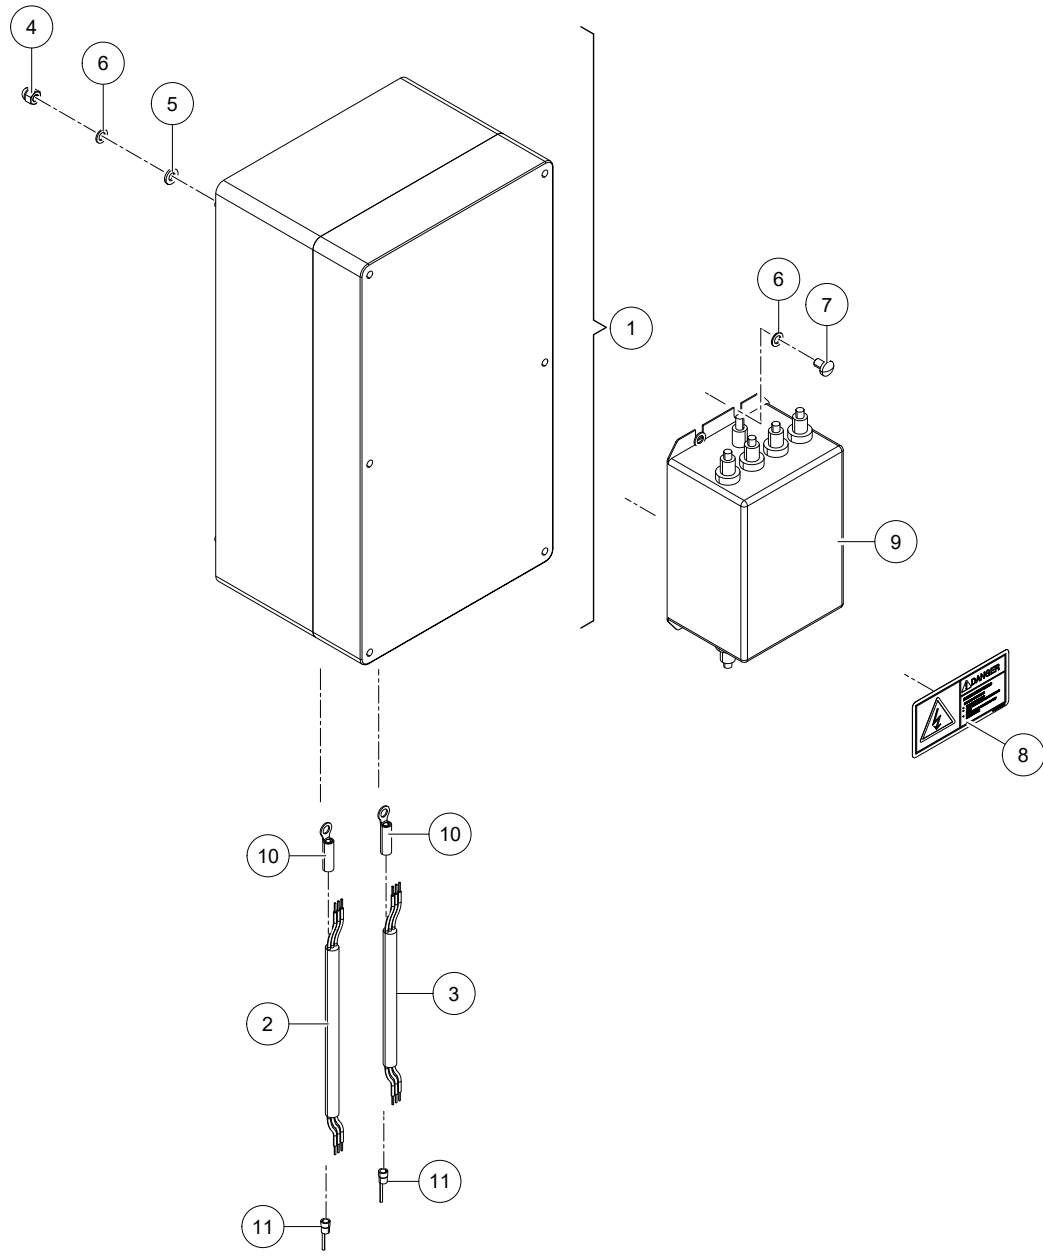

Astronaut A5

General
General

5.1004.0602-2XX
5.1005.2XXX-XXX

0003242507
0003242507

Ref.	Part No	Qty.	Description	Techn. info	Criticality	Remark
1	5.1004.2761.0	1	Box			
2	9.1186.0223.2	1	Cable	L=2400mm		
3	9.1186.0223.2	1	Cable	L=2005mm		
4	9.1036.0089.0	4	Cap nut			
5	9.1048.0090.0	4	Washer	A6,4 DIN125-A2 s/s	Bulk	
6	9.1051.0006.4	8	Serr.lock washer	A6,4 DIN6798 s/s	Bulk	
7	9.1059.0030.0	4	Button head screw	DIN7985-H		
8	9.1170.0583.0	1	Decal			
9	9.1185.1007.0	1	Filter	440V-36A		
10	9.1186.0155.4	6	Cable lug	6mm	Bulk	
11	#####	6	Not separately