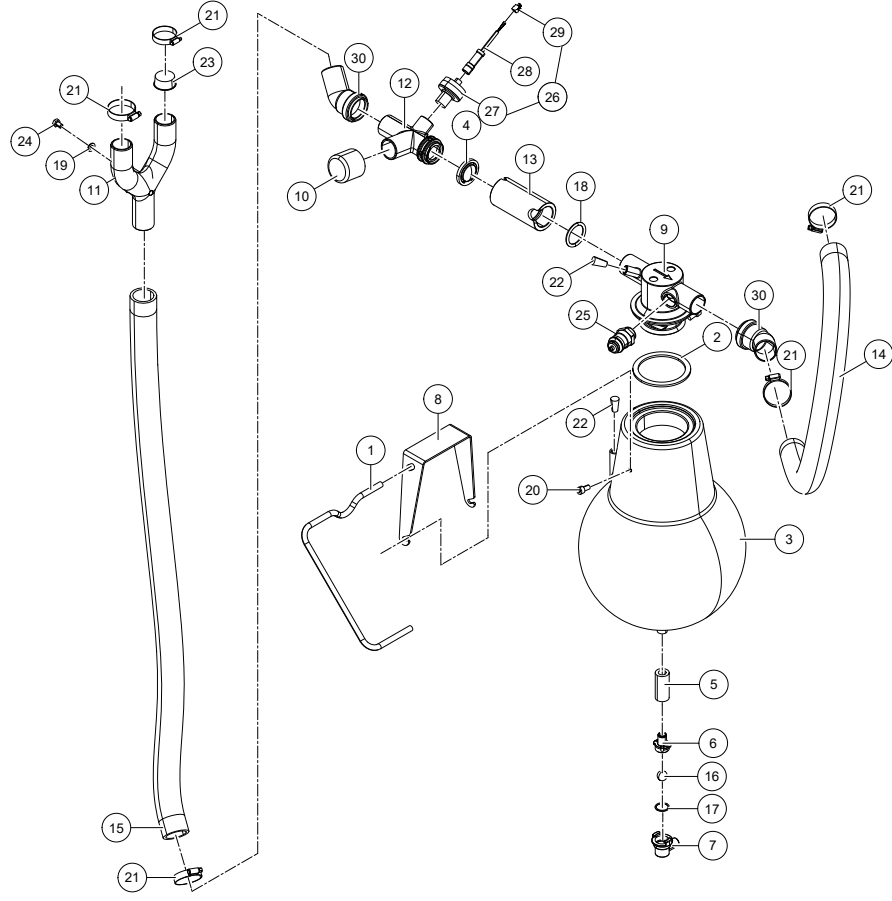

Astronaut A5

General
General

5.1004.0602-2XX
5.1005.2XXX-XXX

0003242507
0003242507

Ref.	Part No	Qty.	Description	Techn. info	Criticality	Remark
1	5.1002.6293.0	1	Bracket			
2	5.1002.6294.0	1	Gasket		1	
3	5.1002.6296.0	1	Vacuum buffer			
4	5.1003.0373.0	1	Valve		2	
5	#####	1	Not separately			
6	5.1003.0794.0	1	Non-return valve (M)		1	
7	5.1003.0795.0	1	Non-return valve (F)		1	
8	5.1003.1347.0	1	Bracket			
9	5.1003.6350.0	1	Cyclone		2	
10	5.1004.0970.0	1	Locking cap			
11	5.1005.2410.0	1	Manifold			
12	5.1005.2414.0	1	Manifold			
13	5.1005.2811.0	1	Coupling		1	
14	9.1185.0160.3	1	Hose	POLYMETRA CLEAR L= 890MM	Bulk	
15	9.1185.0160.3	1	Hose	POLYMETRA CLEAR L= 1250MM	Bulk	
16	9.1021.0013.6	1	Ball	ø10 Silicone		
17	9.1043.0128.1	1	O-ring	21,5x2	Bulk	
18	9.1043.0255.0	1	O-ring	37.47 x 5.33 SILICONE 60° SHORE A		
19	9.1048.0050.2	2	Washer	A8,4 DIN125-A2 s/s	Bulk	
20	9.1057.0074.3	2	S.h. bolt	M8x16 DIN912-A2 s/s	Bulk	
21	9.1066.0023.6	5	Hose clamp	ø35-ø50 s/s	Bulk	
22	9.1073.0097.0	2	Plug	L=25		
23	9.1108.0156.0	2	Cap 42.8x20.3x46	004 0398 005 03		
24	9.1113.0320.3	2	Bolt	M8x12 DIN933-A2-2 s/s	Bulk	
25	9.1138.0150.0	1	Vacuum safety	3/4"	2	
26	9.1183.0047.4	1	Vacuum level sensor	CE9100	2	
27	#####	1	Not separately			
28	9.1183.0080.0	1	Cable	VAC LEVEL SENSOR CE9100 L= 2500 mm		
29	9.1186.0594.0	1	Connector	MC 1.5/3-ST-3.5		
30	9.2018.0099.0	2	Knee 40mm 45°		1