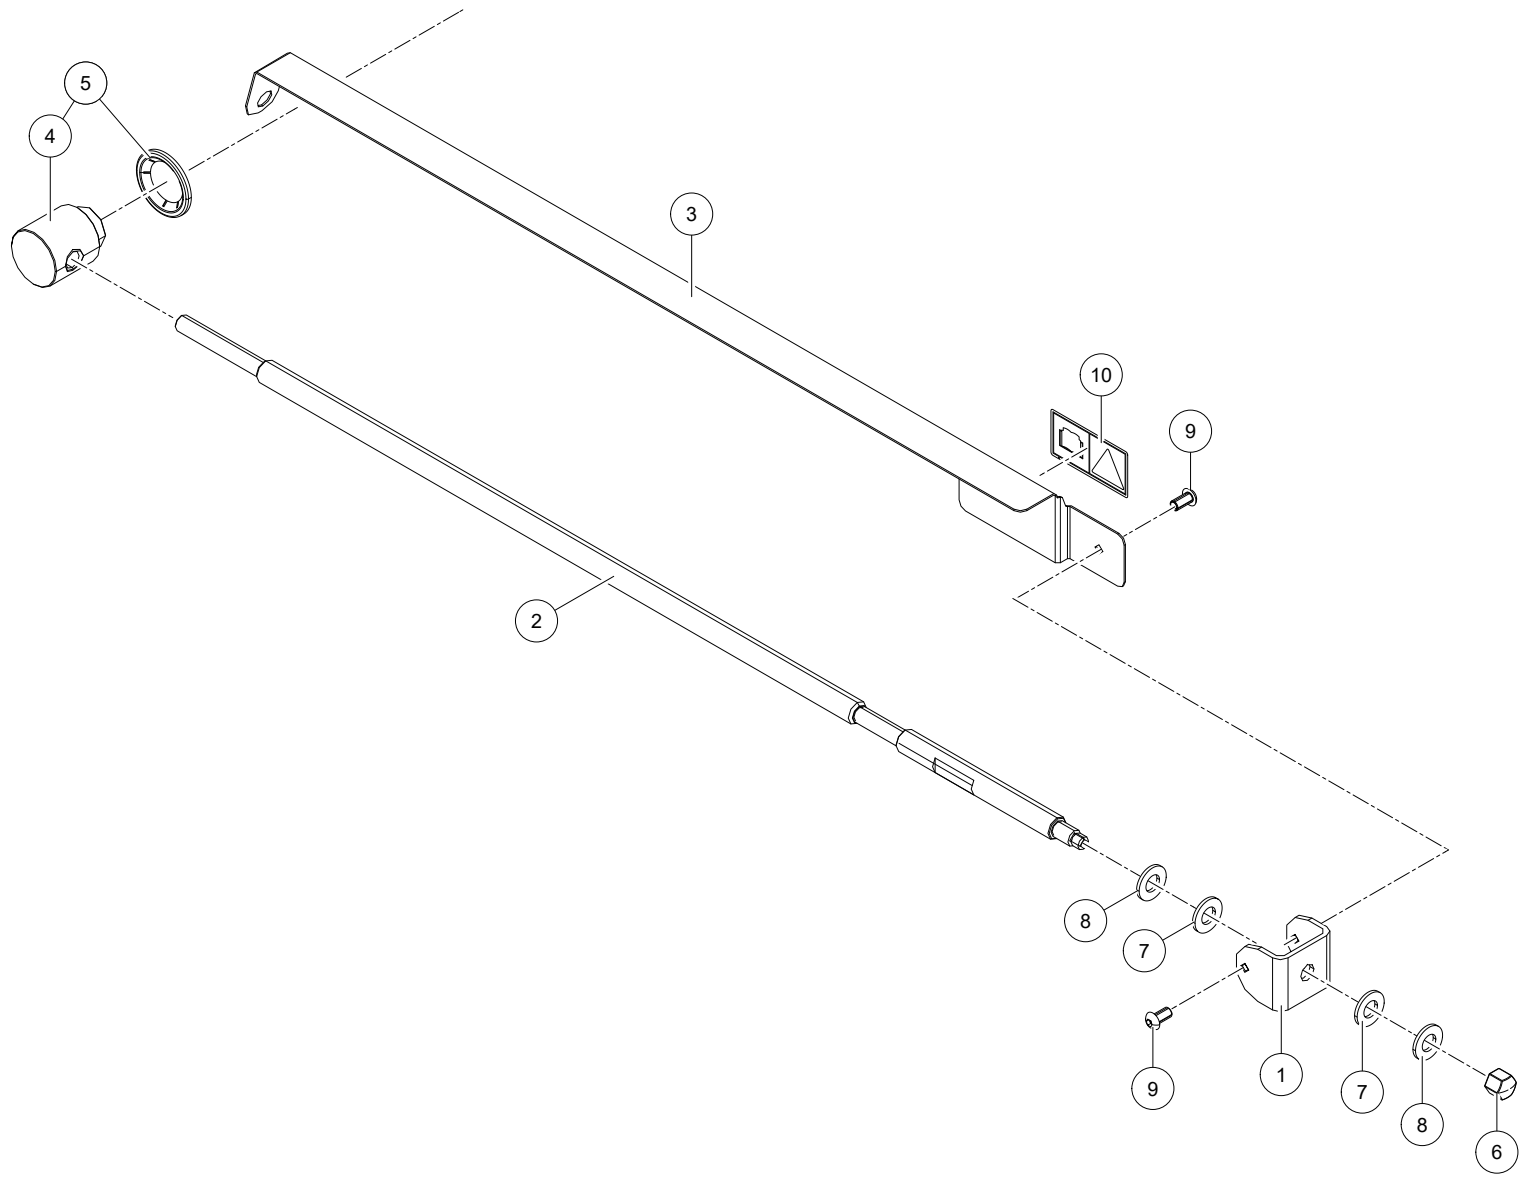

Astronaut A5

General
General5.1004.0602-2XX
5.1005.2XXX-XXX0003242507
0003242507

Ref.	Part No	Qty.	Description	Techn. info	Criticality	Remark
1	5.1002.5780.0	1	Cable		1	
2	#####	1	Not separately			
3	5.1005.2819.0	1	Plate	Boiler locking plate	1	
4	9.1073.0058.6	1	U-shaped band	RIM profile 2mm, L=165mm		
5	9.1073.0058.6	2	U-shaped band	RIM profile 2mm, L=68mm		
6	9.1073.0058.6	1	U-shaped band	RIM profile 2mm, L=125mm		
7	9.1048.0050.2	2	Washer	A8,4 DIN125-A2 s/s	Bulk	
8	9.1048.0090.0	4	Washer	A6,4 DIN125-A2 s/s	Bulk	
9	9.1051.0006.4	2	Serr.lock washer	A6,4 DIN6798 s/s	Bulk	
10	9.1057.0410.3	4	Button head screw	M6x16 ISO7380-A2 s/s	Bulk	
11	9.1057.0439.0	4	Screw	M8x20 ISO7380-A2-70 s/s		
12	9.1113.0163.1	1	Bolt	M6x16 DIN933-A2-2 s/s	Bulk	