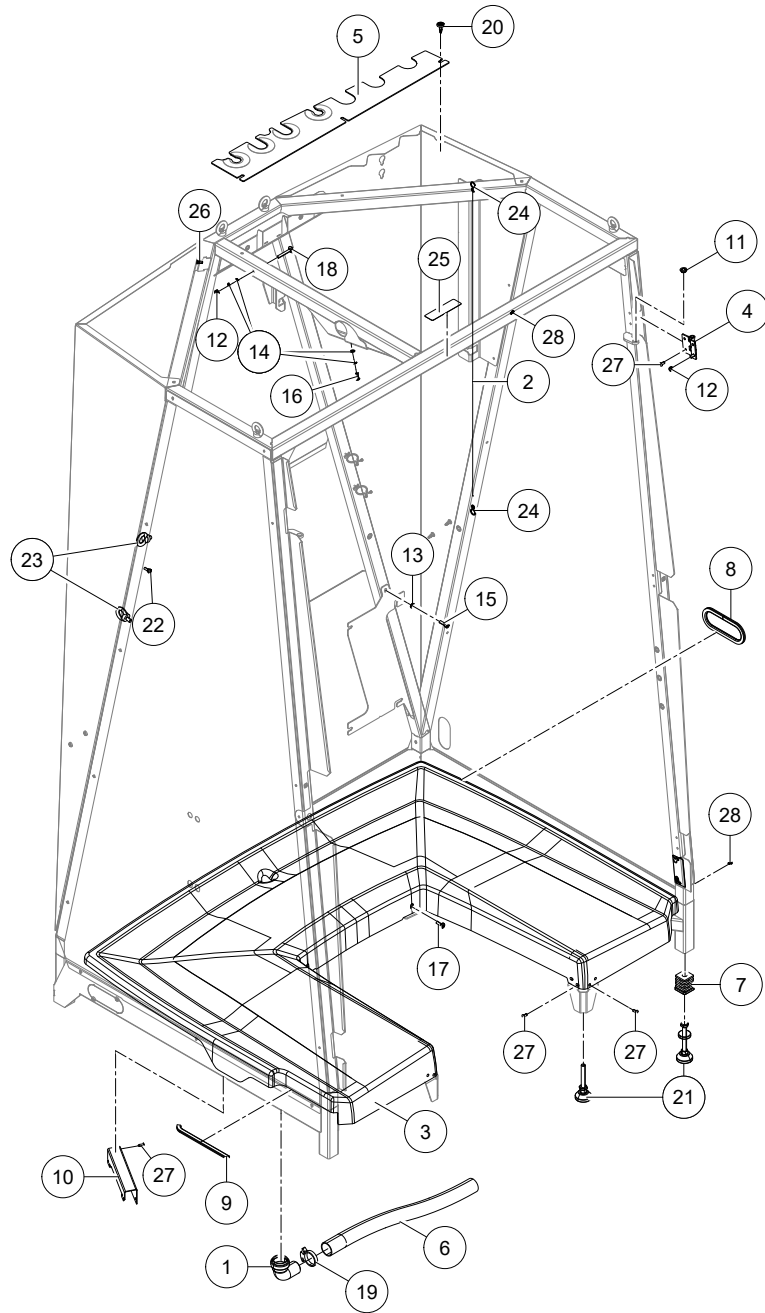

D000410-001

Supply Set

A-2

Astronaut A5 General 5.1004.0602-2XX 0003242507
 General 5.1005.2XXX-XXX 0003242507

Ref.	Part No	Qty.	Description	Techn. info	Criticality	Remark
1	9.2018.0098.0	1	Knee 32mm 90°		1	
2	9.1144.0072.0	1	Chain	TYPE 763 2.0x20 316 SS 0763-I-02	Bulk	
3	5.1005.2778.0	1	Floor			
4	5.1005.2854.0	6	Hinge		1	
5	5.1005.2855.0	1	Cover			
6	9.1065.0118.0	1	Tube	L=750mm		
7	5.1005.3256.0	4	Insert		1	
8	#####	1	Not separately			
9	#####	1	Not separately			
10	#####	1	Not separately			
11	9.1022.0069.5	2	Slide bearing			
12	9.1030.0021.5	19	Nut	M6 DIN985 A2-2 s/s	Bulk	
13	9.1048.0090.0	6	Washer	A6,4 DIN125-A2 s/s	Bulk	
14	9.1051.0006.4	8	Serr.lock washer	A6,4 DIN6798 s/s	Bulk	
15	9.1057.0092.0	2	S.h. bolt	M6x20 DIN912-A2 s/s	Bulk	
16	9.1057.0410.3	4	Button head screw	M6x16 ISO7380-A2 s/s	Bulk	
17	9.1057.0449.0	2	Screw	M6x20 ISO7380F A2-70 s/s		
18	9.1058.0124.0	7	Carriage bolt M 6x 45 A2-2 s/s	DIN603	bulk	
19	9.1066.0099.0	1	Clamp	Skiffy 135 0115 599 02, ø32.5 - ø35.5 mm		
20	9.1073.0067.1	3	Insert	ø6.3-6.8x2.5x8.0		
21	9.1076.0016.0	5	Adjustable foot			
22	9.1105.0029.1	1	Plug			
23	9.1114.0046.2	2	Screw	M8		
24	9.1147.0009.2	2	S-type hook		Bulk	
25	#####	1	Not separately			
26	#####	1	Not separately			
27	#####	29	Not separately			
28	#####	53	Not separately			