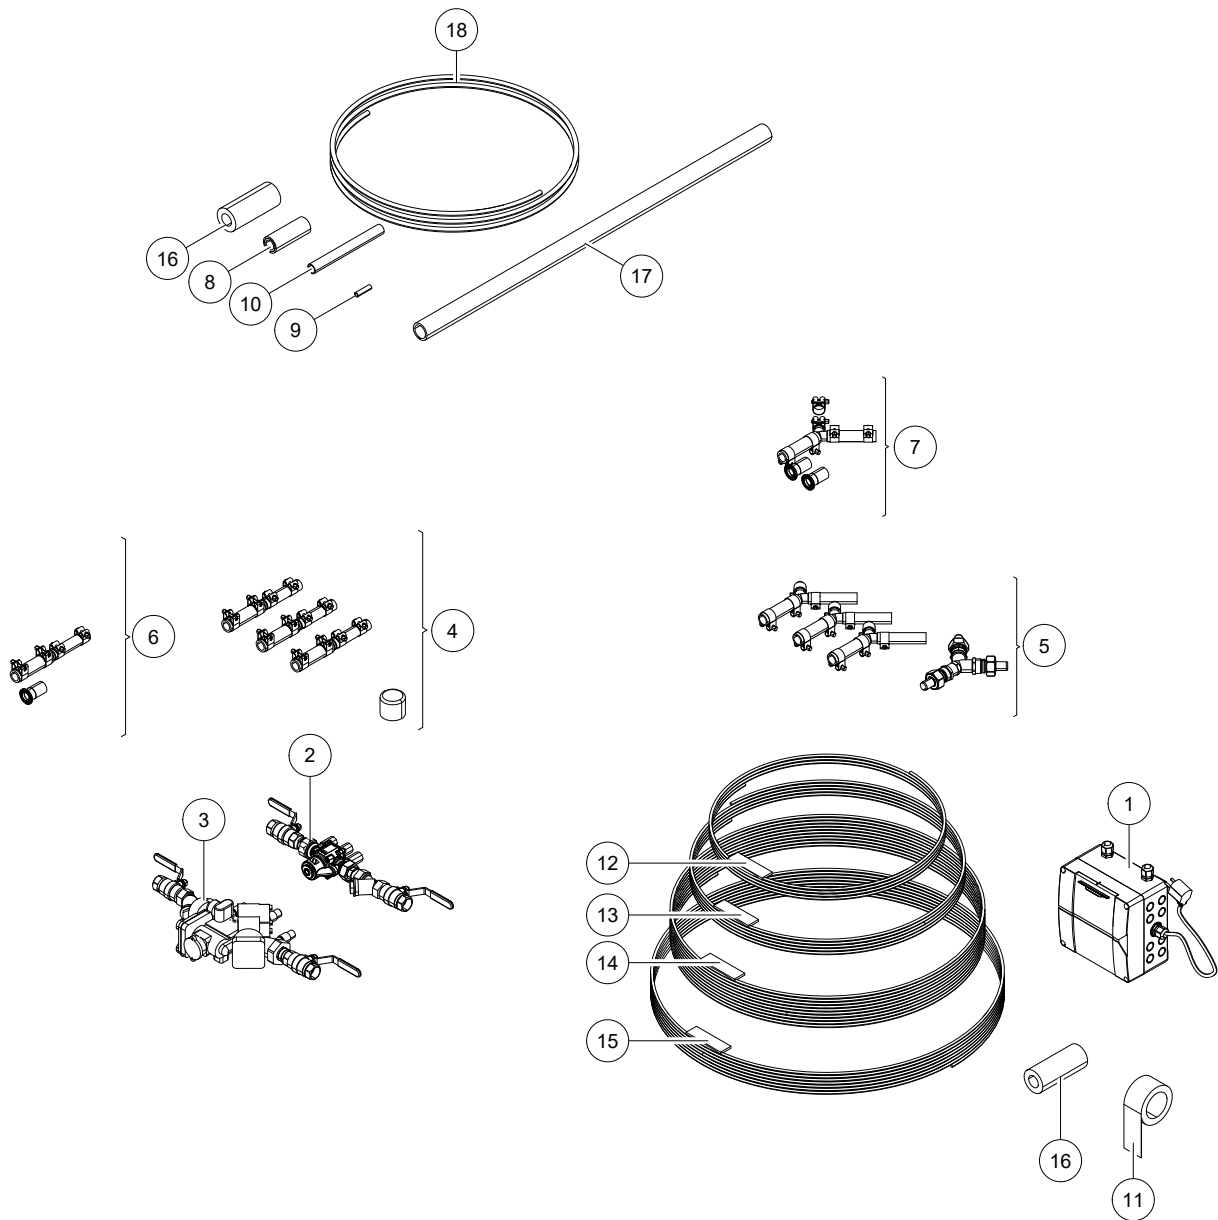

Criticality

Criticality = Bulk, 0, 1, 2

- Bulk = Bulk item.
- 0 = Not critical.
- 1 = Not very critical.
- 2 = Critical.

Explanation of Signs Used in the Parts List

[R] / [RH]	By RH or LH version the position of the part is meant, seen from the rear of the machine.
[L] / [LH]	
[~]	E.g.: LH version is not similar to the RH version, which is actually shown.
[#]	Not available seperately.

INTENTIONALLY BLANK

Table of Contents

A	Installation & Supply Set	6
A-1	Installation Set (CU\RU)	6
A-2	Supply Set	8
B	CU	10
B-1	General	10
B-2	Door (R)	12
B-3	Door (L)	14
B-4	Air Unit	16
C	Vacuum Pump	18
C-1	Bracket & Cover	18
C-2	Vacuum Pump	20
C-3	Vacuum System	22
C-4	Vacuum Pump Cleaning	24
D	Boiler & Buffer	26
D-1	Machine Room	26
D-2	Spindle	28
D-3	Tool	30
D-4	Air Supply Unit	32
D-5	Boiler (Type 1)	34
D-6	Boiler (Type 2)	36
D-7	Boiler	38
D-8	Buffer (PED & ASME)	40
E	EMC Filter	42
E-1	EMC Filter 3PhN 230/400VAC	42
E-2	EMC Filter 2Ph 240VAC SP	44
E-3	EMC Filter 1PhN 230VAC	46
E-4	EMC Filter 3Ph 200/230VAC	48